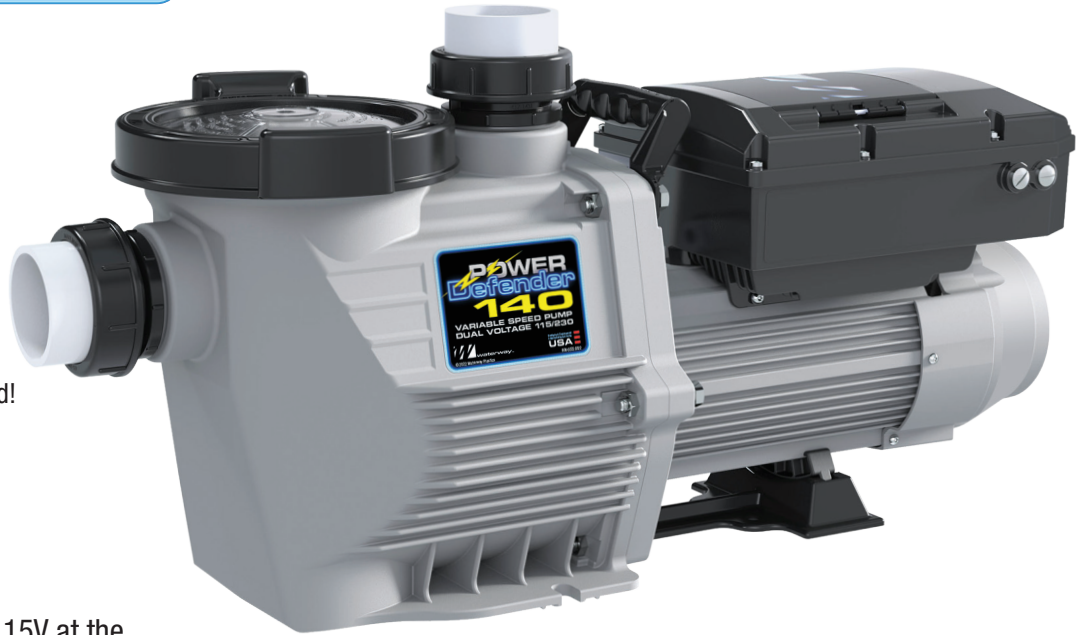

140

Dual Voltage 115V / 230V
1.40 HP Variable Speed Pump

3.1

Power Defender Variable Speed Pumps are Energy Star Approved!

Features:

- Changes from 230V to 115V at the flip of a switch
- No drop in horsepower at either voltage!
- High Performance & Ultra Quiet Variable Speed Pool Pump provides you with optimal energy savings
- D.O.E. and C.E.C. Compliant
- Automatic Freeze Protect feature
- Lines up with both Super Pump® and IntelliFlo® Plumbing
- Silicon Carbide Viton Shaft Seals provide for superior wear and chemical resistance

Comes with base for IntelliFlo®

Scan QR Code for more information

Part #	Description
PD-140	Power Defender Variable Speed, Dual Voltage, 1.40 HP for In-Ground Pools