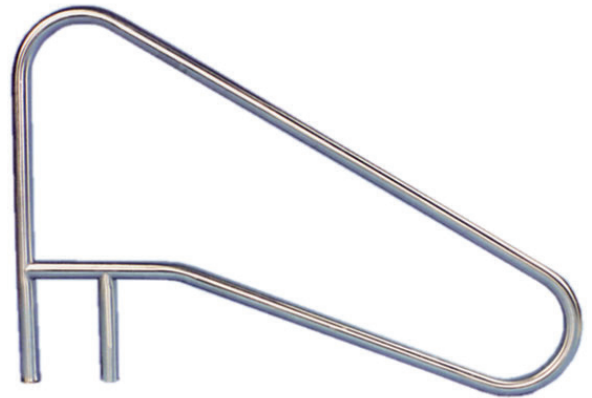

# VARDEN STAINLESS STEEL HANDRAIL

The Varden Stainless Steel Handrail is a long reach stair rail that provides for on the deck anchoring – no in pool anchor is required.

## FEATURES:

- The Varden is available in 48" and 60" models and is suitable for demanding applications such as commercial swimming pools and spas
- Sold as individual rail
- Electropolished stainless steel

Part#36246, 48" | Part#36251, 60"

## OUTSIDE DIAMETER OPTIONS:

- 1.90 X .065
- 1.90 X .109
- 1.90 X .145
- 1.50 X .083
- 1.50 X .120