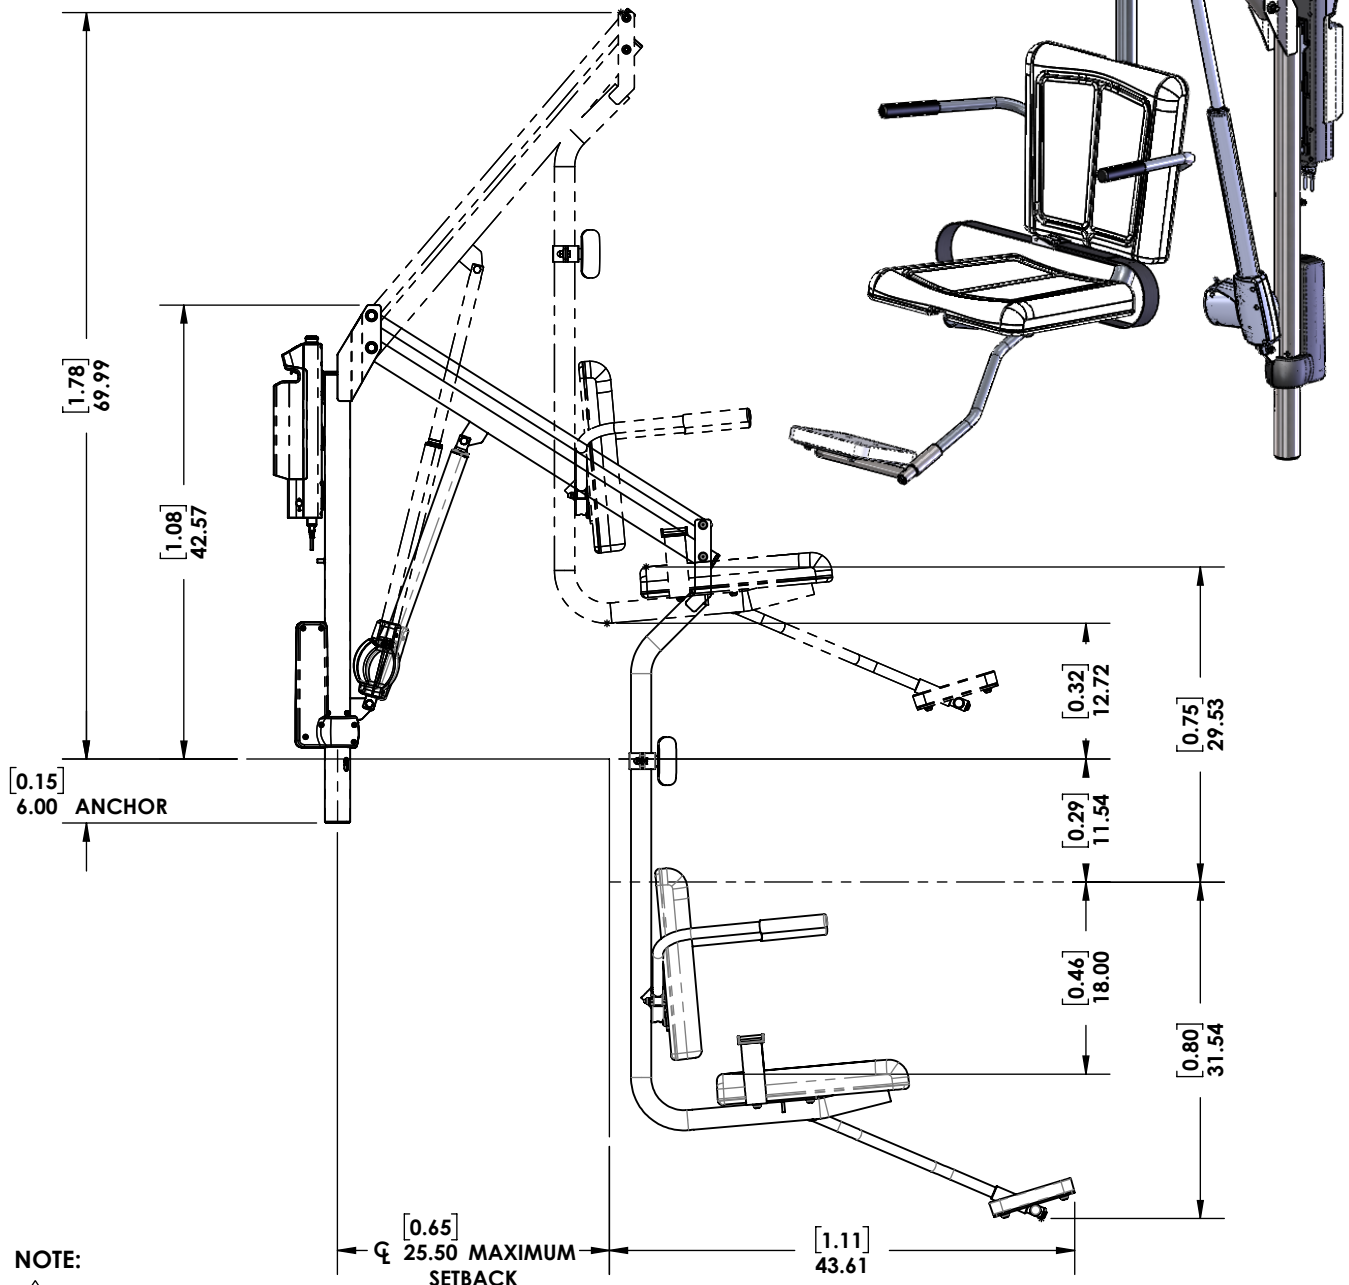

CONTINUOUS
360° ROTATION

NOTE:

1 DIMENSIONS VARY WITH SPECIFIC APPLICATIONS. SPECIFICATIONS ARE NOMINAL AND ARE SUBJECT TO CHANGE. PLEASE CONTACT SPECTRUM AQUATICS FOR CUSTOM APPLICATIONS.

ENGINEERING DATA

PRODUCT: MOTION TREK 400 DLX
PRODUCT #: 163145-DLX
MATERIAL: 304L STAINLESS STEEL
REVISION: A Wednesday, July 13, 2016 12:01:16 PM