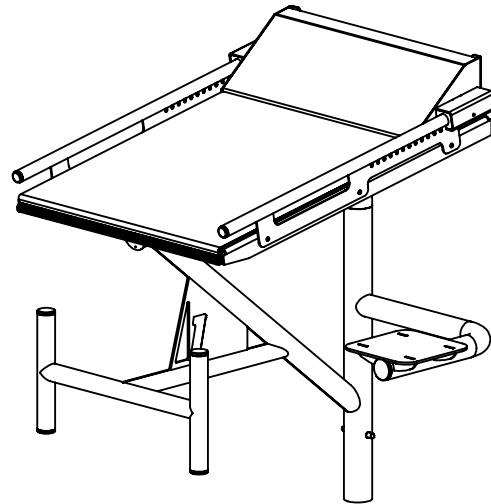

**STARTLINE
MODEL - FUSION BY SPECTRUM**

NOTE:

1 DIMENSIONS VARY WITH SPECIFIC APPLICATIONS.

SPECTRUM
Products

7100 Spectrum Lane
Missoula, Montana 59808
406.542.9781 * 800.791.8056
Fax: 406.542.1158
www.spectrumproducts.com

ENGINEERING DATA

PRODUCT:	FUSION BY SPECTRUM
PRODUCT #:	57281
REVISION:	A
MATERIAL:	304 SERIES STAINLESS STEEL