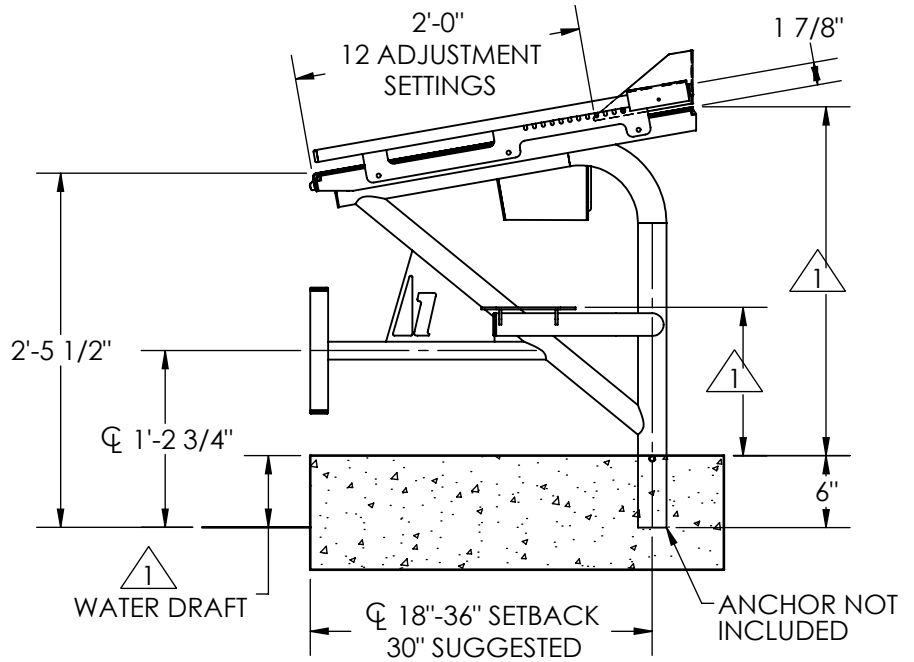

**STARTLINE
MODEL - FUSION BY SPECTRUM**

NOTE:

1 DIMENSIONS VARY WITH SPECIFIC APPLICATIONS.

SPECTRUM
Products

7100 Spectrum Lane
Missoula, Montana 59808
406.542.9781 * 800.791.8056
Fax: 406.542.1158
www.spectrumproducts.com

ENGINEERING DATA

PRODUCT:	FUSION BY SPECTRUM
PRODUCT #:	57281
REVISION:	A
MATERIAL:	304 SERIES STAINLESS STEEL