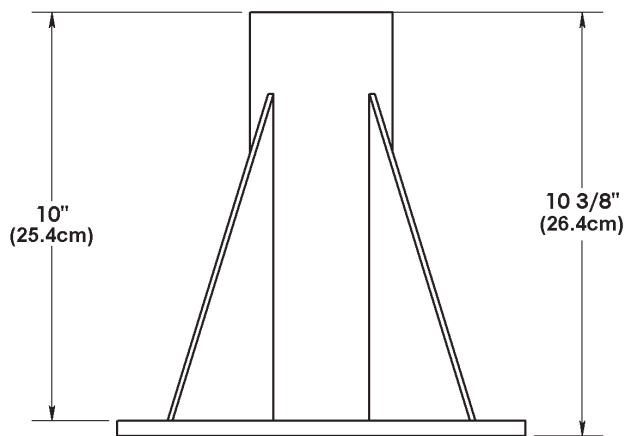

SWIM-LIFT® SERIES
MODEL - ELKHORN SURFACE MOUNT ANCHOR

**Note: Drawings not to scale. Specifications are nominal and are subject to change.*

SPECTRUM
Products®

7100 Spectrum Lane
 Missoula, Montana 59808
 406.542.9781 • 800.791.8056
 Fax: 406.542.1158
 www.spectrumproducts.com

ENGINEERING DATA

Product:	Elkhorn Surface Mount Anchor
Product #:	28520
Date:	8/2002
Data Sheet #:	SA 28520.802