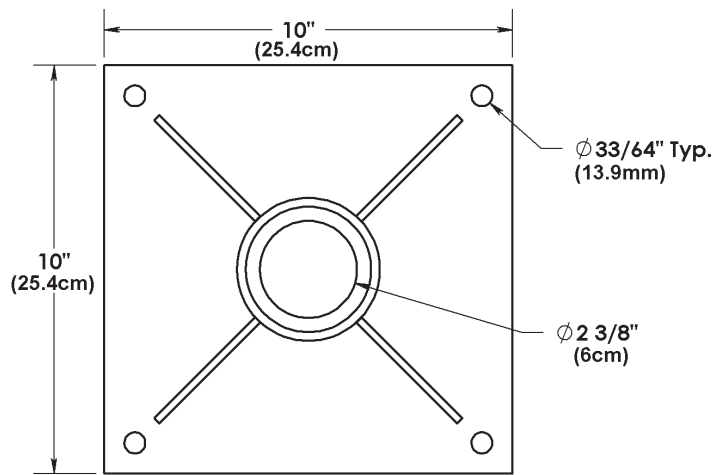

SWIM-LIFT® SERIES
MODEL - ELKHORN SURFACE MOUNT ANCHOR

**Note: Drawings not to scale. Specifications are nominal and are subject to change.*

SPECTRUM
Products®

7100 Spectrum Lane
 Missoula, Montana 59808
 406.542.9781 • 800.791.8056
 Fax: 406.542.1158
 www.spectrumproducts.com

ENGINEERING DATA

Product:	Elkhorn Surface Mount Anchor
Product #:	28520
Date:	8/2002
Data Sheet #:	SA 28520.802