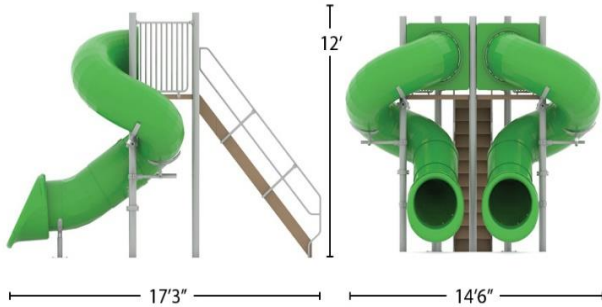

Half Hex Deck

Slide#: 1810373
Part # Pending

- Double Flume
- Turn: 360° / 360°
- Half Hex Deck