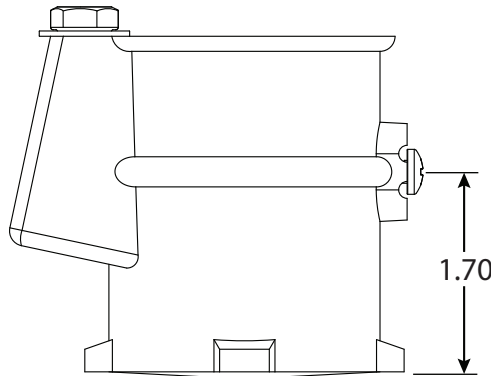

3 Inch Aluminum Perma-Socket

Part No.
PS-3019-A

Parts List	
QTY	Description
1	PS-3019-A Socket Aluminum
1	PW Wedge
1	5/16" Stainless Steel Washer
1	5/16-18 x 1-1/2" SS Bolt
1	10-24 x 3/8" Brass Screw

Uses Wedge Assembly
PW

- 3" Deep Aluminum Socket
- Accomodates 1.90" OD Tubing
- Uses PW Wedge Assembly

Anchors Must Drain to Prevent Corrosion

Page 1 of 1

Perma-Cast Co. Pueblo, CO
www.permacastonline.com
Call 800-748-2770