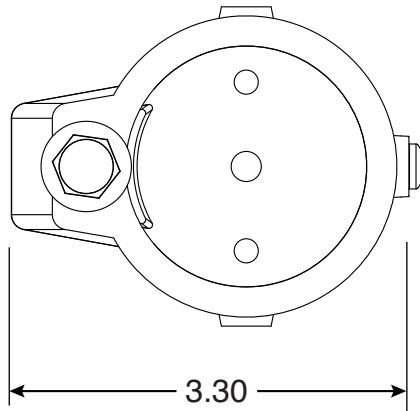

3 Inch Aluminum Perma-Socket

Part No.
PS-3019-A

Parts List	
QTY	Description
1	PS-3019-A Socket Aluminum
1	PW Wedge
1	5/16" Stainless Steel Washer
1	5/16-18 x 1-1/2" SS Bolt
1	10-24 x 3/8" Brass Screw

Uses Wedge Assembly
PW

- 3" Deep Aluminum Socket
- Accomodates 1.90" OD Tubing
- Uses PW Wedge Assembly

Anchors Must Drain to Prevent Corrosion

Page 1 of 1

Perma-Cast Co. Pueblo, CO
www.permacastonline.com
Call 800-748-2770