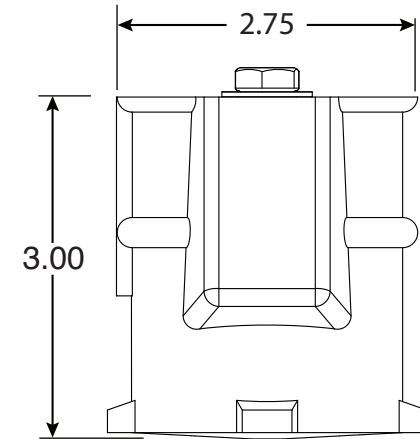

3 Inch Aluminum Perma-Socket

Part No.
PS-3019-A

Parts List	
QTY	Description
1	PS-3019-A Socket Aluminum
1	PW Wedge
1	5/16" Stainless Steel Washer
1	5/16-18 x 1-1/2" SS Bolt
1	10-24 x 3/8" Brass Screw

Uses Wedge Assembly
PW

- 3" Deep Aluminum Socket
- Accomodates 1.90" OD Tubing
- Uses PW Wedge Assembly

Anchors Must Drain to Prevent Corrosion

Page 1 of 1

Perma-Cast Co. Pueblo, CO
www.permacastonline.com
Call 800-748-2770