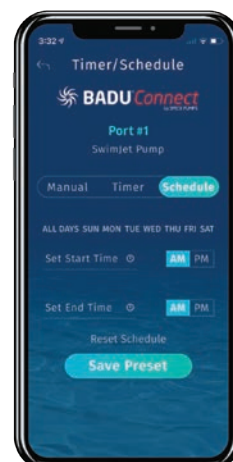

The BADU®Connect app gives you a convenient way to manage your BADU SwimJet System and Pool Equipment.