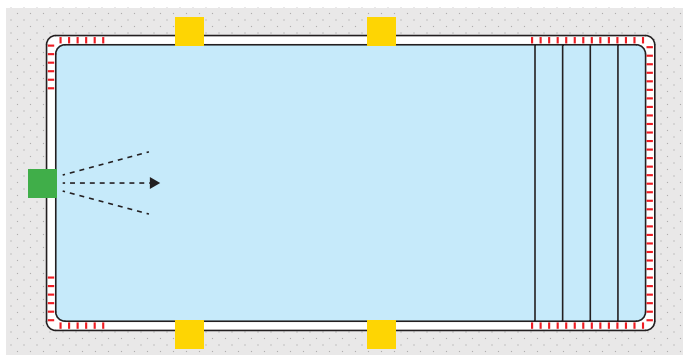

*Reminder: BADU SwimJet Systems require a clear **unobstructed** area within the swimming pool that is 8 feet wide x 15 feet long x 3 feet deep to work effectively. This “swimming envelope” allows enough length for a swimmer to comfortably drift back and swim against stream.