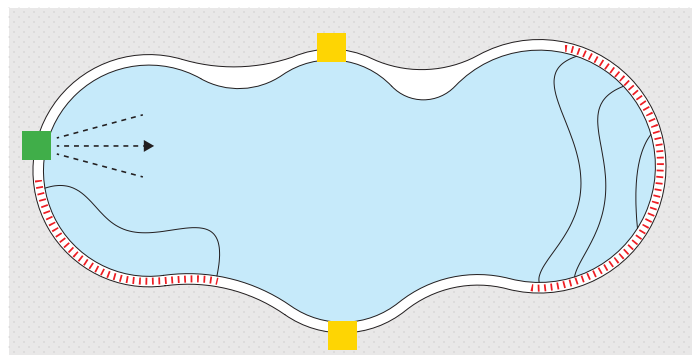

*Reminder: BADU SwimJet Systems require a clear **unobstructed** area within the swimming pool that is 8 feet wide x 15 feet long x 3 feet deep to work effectively. This “swimming envelope” allows enough length for a swimmer to comfortably drift back and swim against stream.