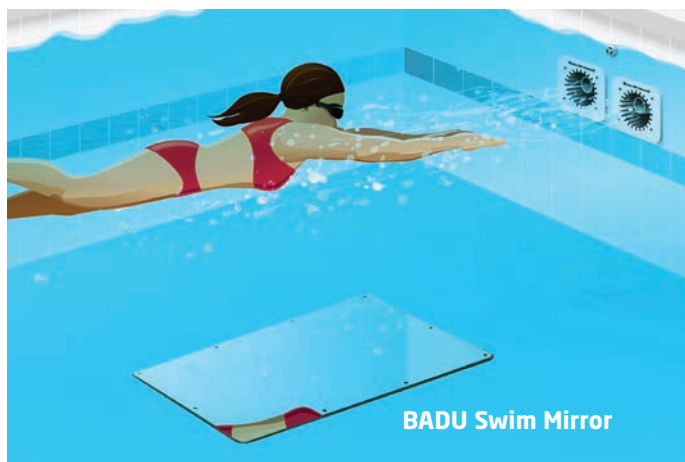

BADU Swim Mirror