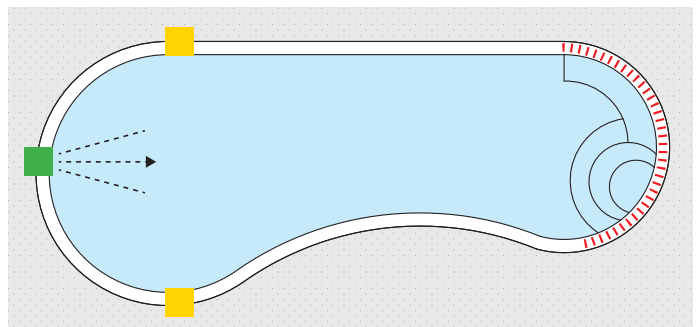

*Reminder: BADU SwimJet Systems require a clear **unobstructed** area within the swimming pool that is 8 feet wide x 15 feet long x 3 feet deep to work effectively. This “swimming envelope” allows enough length for a swimmer to comfortably drift back and swim against stream.