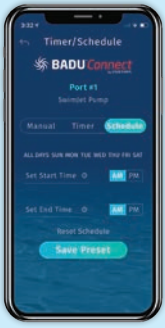

Manage your BADU SwimJet System with the BADU@Connect app

WHICH BADU® SYSTEM

NOTE: Over 90% of swimjets installed worldwide are BADU SwimJet Systems and are more than sufficient for the average pool owner's needs. Advanced swimmers are trained to "knife through and swim on top of the water," this type of swimming is used for high speed and is not ideal for use with our swimjet systems. Swimjet systems are designed with the recreational swimmer in mind and the swimming exercise obtained is more of a "jog" than a sprint. Call us if you have any questions 800-223-8538.