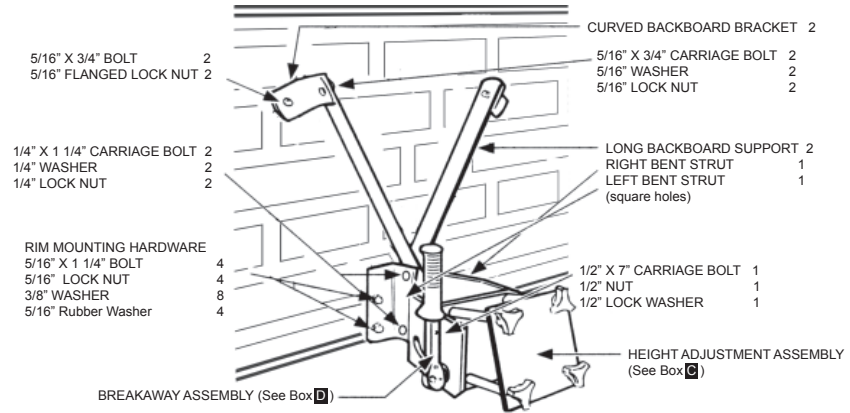

B

QTY	PART #	PART
1	ØÛÖT SRH125	Bent Struts/Right .....
1	ØÛÖT SSH126	Bent Struts/Left (Square Holes) .....
2	ØÛÖT CBR107	Curved Backboard Bracket .....
2	ØÛÖT LBS106	Long Backboard Support .....
8	ØÛÖT W38	3/8" Washer.....
2	ØÛÖT CB51634	5/16" X 3/4" Carriage Bolt .....
2	ØÛÖT B51634	5/16" X 3/4" Bolt .....
4	ØÛÖT B516114	5/16" X 1 1/4" Bolt .....
2	ØÛÖT W516	5/16" Washer.....
6	ØÛÖT LN516	5/16" Lock Nut.....
2	ØÛÖT FLN516	5/16" Flanged Lock Nut.....
1	ØÛÖT CB127	1/2" X 7" Carriage Bolt .....
1	ØÛÖT N12	1/2" Nut.....
1	ØÛÖT LW12	1/2" Lock Washer .....
2	ØÛÖT CB14114	1/4" X 1 1/4" Carriage Bolt .....
2	ØÛÖT LN14	1/4" Lock Nut.....
2	ØÛÖT W14	1/4" Washer.....
4	ØÛÖT RW516	5/16" Rubber Washer .....
ØÛÖT BOXB		All Parts In Box B .....

C

HEIGHT ADJUSTMENT ASSEMBLY

QTY	PART #	PART
4	ØÛÖT WK38	3/8" White Hand Knob .....
4	ØÛÖT W38	3/8" Washer .....
1	ØÛÖT AFP104	Aluminum Face Plate .....
2	ØÛÖT FP129	White Plastic Face Plate.....
4	ØÛÖT SP458	White Height Adjustment Spacer.....
1	ØÛÖT UCH103	Aluminum U-Channel .....
2	ØÛÖT UB127	U-Bolt.....
ØÛÖT HA1		Complete Assembly.....

D

BREAKAWAY ASSEMBLY

QTY	PART #	PART
1	ØÛÖT B128	1/2" X 8" Bolt With Hole .....
1	ØÛÖT LN12	1/2" Lock Nut.....
2	ØÛÖT W12	1/2" Washer With Black Circle.....
1	ØÛÖT B141	1/4" X 1 1/8" Bolt.....
1	ØÛÖT LN14	1/4" Lock Nut.....
1	ØÛÖT HND140	Breakaway Handle.....
1	ØÛÖT WHG130	White Handle Grip.....
ØÛÖT BR1		Complete Assembly .....