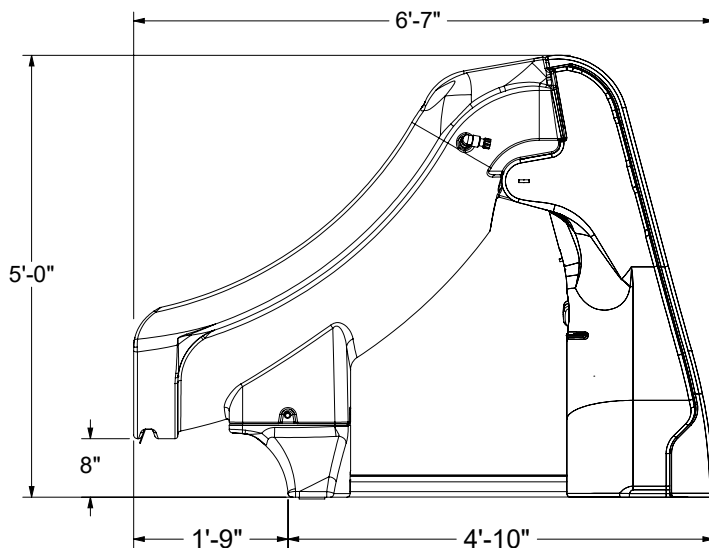

Slide Away™

The Safe Removable Pool Slide

Introducing **SlideAway™**, the safe removable in-ground pool slide from S.R.Smith. SlideAway combines safety, fun and durability in a slide that can be easily set-up and removed from the deck in just minutes. SlideAway is the first fully CPSC compliant pool slide that doesn't have to be permanently affixed to the pool deck.

SRSmith.

SlideAway™

- First CPSC compliant removable and portable pool slide, meeting federal safety standards for 48 individual tests
- Available in colors to compliment the pool and patio areas (Taupe and Gray)
- Comes partially assembled and includes an easy to use dolly to roll SlideAway on and off the pool deck
- 3' x 6'7" deck space required
- Easy to set-up and store away in shed or garage
- Fully rotomolded construction provides strength and durability for years to come
- Enclosed, textured steps and integrated hand-holds for added safety
- Designed for children up to 125 lbs/57 kg
- Salt pool friendly
- Built-in UV inhibitors to resist fading
- For use on in-ground pools only
- Made in the USA
- U.S. Patent Application No. 62/863,194

Part #	Description	Shipping			
		Weight	Length	Width	Height
660-209-5810	SlideAway Removable Pool Slide - Taupe	160 lbs	38.5"	53.5"	77"
660-209-5820	SlideAway Removable Pool Slide - Gray				