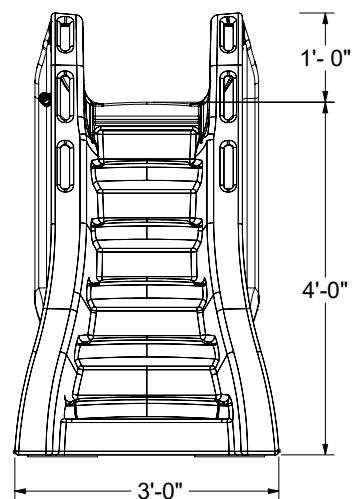

Slide Away™

The Safe Removable Pool Slide

Introducing **SlideAway™**, the safe removable in-ground pool slide from S.R.Smith. SlideAway combines safety, fun and durability in a slide that can be easily set-up and removed from the deck in just minutes. SlideAway is the first fully CPSC compliant pool slide that doesn't have to be permanently affixed to the pool deck.

SRSmith.

SlideAway™

- First CPSC compliant removable and portable pool slide, meeting federal safety standards for 48 individual tests
- Available in colors to compliment the pool and patio areas (Taupe and Gray)
- Comes partially assembled and includes an easy to use dolly to roll SlideAway on and off the pool deck
- 3' x 6'7" deck space required
- Easy to set-up and store away in shed or garage
- Fully rotomolded construction provides strength and durability for years to come
- Enclosed, textured steps and integrated hand-holds for added safety
- Designed for children up to 125 lbs/57 kg
- Salt pool friendly
- Built-in UV inhibitors to resist fading
- For use on in-ground pools only
- Made in the USA
- U.S. Patent Application No. 62/863,194

Part #	Description	Shipping			
		Weight	Length	Width	Height
660-209-5810	SlideAway Removable Pool Slide - Taupe	160 lbs	38.5"	53.5"	77"
660-209-5820	SlideAway Removable Pool Slide - Gray				