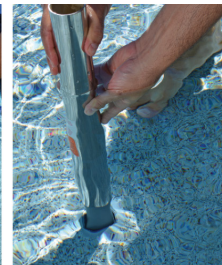

*Retrofit Umbrella Anchor Upgrade Installation Notes: Most common umbrella anchors are typically 1.5" diameter and either 6" or 4" depth. Sun shelf depth typically range from 8" – 14" depth. Confirm the depth of the sun shelf and umbrella anchor and cut support pole as required for specific application.

VINYL NEW CONSTRUCTION

PART #	DESCRIPTION
POOL TABLES	
VL-POOLTABLE-XX-C	30" Round Pool / Spa Table w/ umbrella hole w/ clear cap and 1.90 Vinyl Liner Anchor
VL-PT NO ANC-XX-C	30" Round Pool / Spa Table w/ umbrella hole w/ clear cap and No Anchor
VL-POOLTABLE-CH-XX-C	30" Round Pool / Spa Table featuring cup holders w/ umbrella hole w/ clear cap and 1.90 Vinyl Liner Anchor
VL-PT- NO ANC-CH-XX-C	30" Round Pool / Spa Table featuring cup holders w/ umbrella hole w/ clear cap and no Anchor
VL-16 TABLE-XX-C	16" Round Sun Shelf Table w/ umbrella hole w/ clear cap and 1.90 Vinyl Liner Anchor
VL-16 NOANC-XX-C	16" Round Sun Shelf Table w/ umbrella hole w/ clear cap and no Anchor

POOL SEATING	
VL-POOLSEAT-XX-C	16" Pool / Spa Seat incl. Anchor
VL-PS NOANC-XX-C	16" Pool / Spa Seat no Anchor

REPLACE THE **XX** IN THE PART NUMBERS TO INDICATE COLOR CODE WHEN ORDERING.

ANCHOR FOR GUNITE POOLS
Tables and seats install in pools w/6" bronze anchor
WS-POOL-ANCHOR

MINIMUM CONCRETE POUR DIMENSIONS

ANCHOR FOR VINYL POOL LINER
Tables and seats install in vinyl liner pools
VL-ANCHOR 1.90

ANCHORS

PART #	DESCRIPTION
WS-POOL-ANCHOR	6" (1.90) Bronze Anchor w/ Cap
VL-ANCHOR 1.90	6" Vinyl Liner Anchor w/ Cap