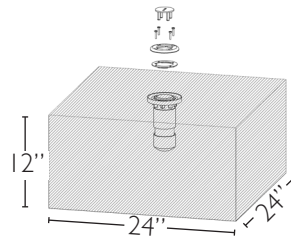

*Retrofit Umbrella Anchor Upgrade Installation Notes: Most common umbrella anchors are typically 1.5" diameter and either 6" or 4" depth. Sun shelf depth typically range from 8" – 14" depth. Confirm the depth of the sun shelf and umbrella anchor and cut support pole as required for specific application.

VINYL NEW CONSTRUCTION

PART #	DESCRIPTION
POOL TABLES	
VL-POOLTABLE-XX-C	30" Round Pool / Spa Table w/ umbrella hole w/ clear cap and 1.90 Vinyl Liner Anchor
VL-PT NO ANC-XX-C	30" Round Pool / Spa Table w/ umbrella hole w/ clear cap and No Anchor
VL-POOLTABLE-CH-XX-C	30" Round Pool / Spa Table featuring cup holders w/ umbrella hole w/ clear cap and 1.90 Vinyl Liner Anchor
VL-PT- NO ANC-CH-XX-C	30" Round Pool / Spa Table featuring cup holders w/ umbrella hole w/ clear cap and no Anchor
VL-16 TABLE-XX-C	16" Round Sun Shelf Table w/ umbrella hole w/ clear cap and 1.90 Vinyl Liner Anchor
VL-16 NOANC-XX-C	16" Round Sun Shelf Table w/ umbrella hole w/ clear cap and no Anchor

POOL SEATING	
VL-POOLSEAT-XX-C	16" Pool / Spa Seat incl. Anchor
VL-PS NOANC-XX-C	16" Pool / Spa Seat no Anchor

REPLACE THE **XX** IN THE PART NUMBERS TO INDICATE COLOR CODE WHEN ORDERING.

ANCHOR FOR GUNITE POOLS
Tables and seats install in pools w/6" bronze anchor
WS-POOL-ANCHOR

MINIMUM CONCRETE POUR DIMENSIONS

ANCHOR FOR VINYL POOL LINER
Tables and seats install in vinyl liner pools
VL-ANCHOR 1.90

ANCHORS

PART #	DESCRIPTION
WS-POOL-ANCHOR	6" (1.90) Bronze Anchor w/ Cap
VL-ANCHOR 1.90	6" Vinyl Liner Anchor w/ Cap