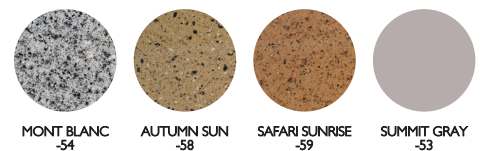

* Not recommended for use with Sun Shelf or Spa Tables.

** When inserted into the available 6" (1.90) bronze anchors.

DESTINATION SERIES IN-POOL FURNITURE DESIGNS FROM S.R.SMITH

STANDARD COLORS

SPECIAL ORDER COLORS*