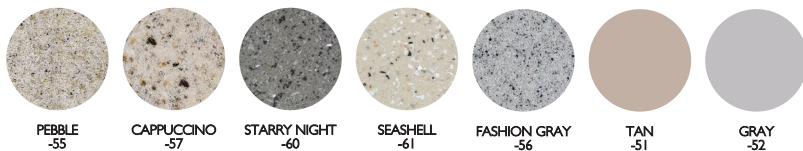

	Surface Diameter	Height from Pool Floor**	Cup Holders	Pool Type
Pool Seat*	16"	36"	No	Gunite, Vinyl
Sun Shelf Table	16"	12"-18"	No	Gunite, Vinyl
	30"		Yes	
Pool or Spa Table	30"	48"	Yes	Gunite, Vinyl

* Not recommended for use with Sun Shelf or Spa Tables.

** When inserted into the available 6" (1.90) bronze anchors.

DESTINATION SERIES IN-POOL FURNITURE DESIGNS FROM S.R.SMITH

STANDARD COLORS

SPECIAL ORDER COLORS*