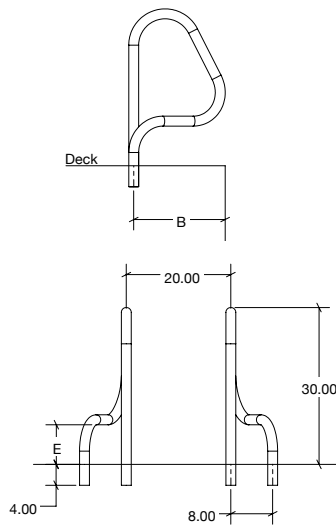

Pretzel

- Tubing: 1.50" or 1.90" OD
- Wall Thickness: .109", .120" or .145"
- Stainless Steel: 304
- Options: Powder-coating and SealedSteel Salt Friendly available
- Recommended anchors: AS-200B for 1.50" and AS-100B for 1.90" (order separately)
- Recommended escutcheons: EP-150 for 1.50" and EP-100F for 1.90" (order separately)
- Sold as pairs

Model No.	Description	B	E	Shipping			
				Weight	Length	Width	Height
10169	.109" wall, 1.90" OD	17"	8.5"	32 lbs 14kg	32" 81cm	22" 56cm	20" 51
10170	.145" wall, 1.90" OD	17"	8.5"	40 lbs 18kg	32" 81cm	22" 56cm	20" 51
10171	.109" wall, 1.90" OD	26"	10.63"	36 lbs 16kg	34" 86cm	28" 71cm	22" 56
10172	.145" wall, 1.90" OD	26"	10.63"	46 lbs 21kg	34" 86cm	28" 71cm	22" 56
10173	.109" wall, 1.90" OD	30"	10.63"	38 lbs 17kg	36" 91cm	32" 81cm	22" 56
10174	.145" wall, 1.90" OD	30"	10.63"	50 lbs 23kg	36" 91cm	32" 81cm	22" 56
12054	.120" wall, 1.50" OD	17"	8.5"	32 lbs 14kg	32" 81cm	22" 56cm	20" 51
12055	.120" wall, 1.50" OD	26"	10.63"	36 lbs 16kg	34" 86cm	28" 71cm	22" 56
12056	.120" wall, 1.50" OD	30"	10.63"	38 lbs 17kg	36" 91cm	32" 81cm	22" 53