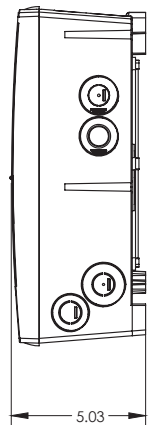

## Transformer system with wireless control

- 60W or 100W low voltage transformer options
- External on/off control switch
- Extended range (100' line of sight) Wireless remote with one-touch color sync for S.R.Smith LED lights
  - S.R.Smith LED lights feature (6) colors and (2) shows
- Compatible with other 12VAC Power toggle LED lights
- Oversized wiring space with convenient terminal strip connections
- Internal self-resetting thermal fuse to protect against overheating conditions
- Fast acting replaceable current fuse for safety enhancing short circuit protection
- Accessible low voltage 12VAC and 13VAC wiring terminals for standard or extended wiring runs
- Corrosion resistant (NEMA 3R) and sound dampening housing (quiet operation)
- (4) low-voltage and (4) line-voltage combination knockouts (3/4" or 1") Plus (2) special use knockouts
- ETL Listed – Conforms to UL 379 (Pool, Spa and Fountain Power Unit Standard)
- Certified to CSA C22.2#218.1
- Two-year warranty