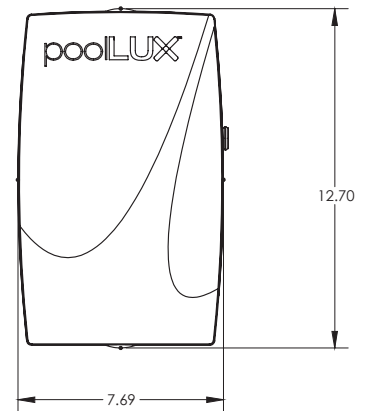

## Transformer system with wireless control

- 60W or 100W low voltage transformer options
- External on/off control switch
- Extended range (100' line of sight) Wireless remote with one-touch color sync for S.R.Smith LED lights
  - S.R.Smith LED lights feature (6) colors and (2) shows
- Compatible with other 12VAC Power toggle LED lights
- Oversized wiring space with convenient terminal strip connections
- Internal self-resetting thermal fuse to protect against overheating conditions
- Fast acting replaceable current fuse for safety enhancing short circuit protection
- Accessible low voltage 12VAC and 13VAC wiring terminals for standard or extended wiring runs
- Corrosion resistant (NEMA 3R) and sound dampening housing (quiet operation)
- (4) low-voltage and (4) line-voltage combination knockouts (3/4" or 1") Plus (2) special use knockouts
- ETL Listed – Conforms to UL 379 (Pool, Spa and Fountain Power Unit Standard)
- Certified to CSA C22.2#218.1
- Two-year warranty