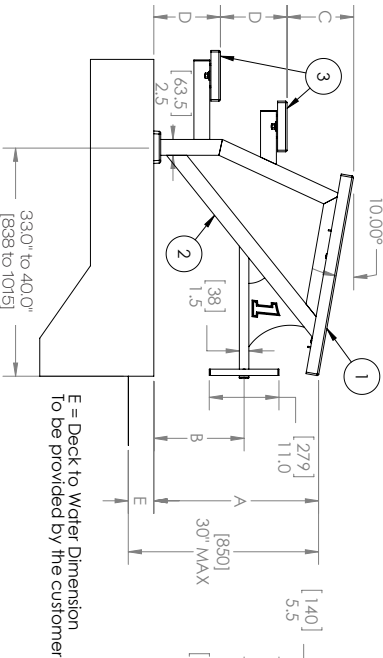

Components:

- 8-623B Replacement Footboard (24"x32")
- 27-107 RockSolid Anchor
- 20-191 Safety Cap for Anchor
- 4-170A Side Handles
- BLCVR-1317-WHT Safety cover, white

Frame Colors

Tread Colors

Custom colors also available for additional charge
Due to printing technology actual color may differ

Setback Ranges

Product	Setback Range	Footboard Dimensions
Legacy Standard & Side Mount	21" to 26"	24" x 32"
Legacy Mid-Range	27" to 32"	24" x 32"
Legacy Long Reach	33" to 40"	24" x 32"

*Setback is to center of the anchor

Standard

Side View

Front View

Mid-Range

Side View

Front View

Side Mount

Side View

Front View

Long Reach

Side View

Front View