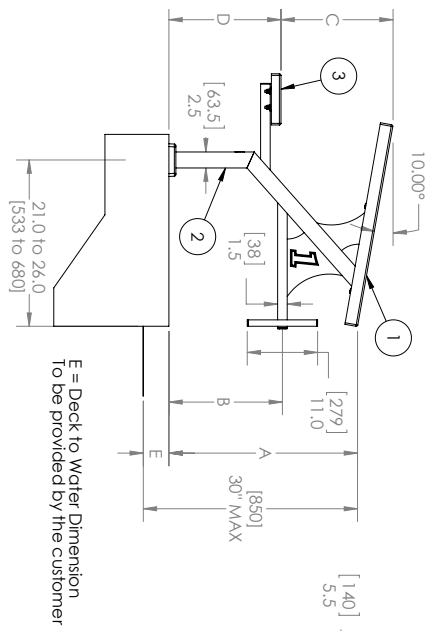

Model No.	Description
LEGACY-SP-9999A	Legacy
LGCYL1-SP-9999A	Legacy Mid-Range
LGCYL2-SP-9999A	Legacy Long Reach
LSM-9999A	Legacy Side Mount

Notes:

- Number of steps (1 or 2) will vary depending on setback and height of starting platform.
- Can be customized with team logos and colors for an additional charge. Call for quote.

Components:

- 8-623B Replacement Footboard (24"x32")
- 27-107 RockSolid Anchor
- 20-191 Safety Cap for Anchor
- 4-170A Side Handles
- BLCVR-1317-WHT Safety cover, white

Frame Colors

Tread Colors

Custom colors also available for additional charge
Due to printing technology actual color may differ

Setback Ranges

Product	Setback Range	Footboard Dimensions
Legacy Standard & Side Mount	21" to 26"	24" x 32"
Legacy Mid-Range	27" to 32"	24" x 32"
Legacy Long Reach	33" to 40"	24" x 32"

*Setback is to center of the anchor

Standard

Side View

Front View

Mid-Range

Side View

Front View

Side Mount

Side View