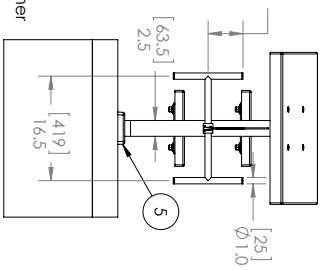

Setback Ranges

Product	Setback Range	Footboard Dimensions
Legacy Standard & Side Mount	21" to 26"	24" x 32"
Legacy Mid-Range	27" to 32"	24" x 32"
Legacy Long Reach	33" to 40"	24" x 32"

*Setback is to center of the anchor

Standard

Side View

Front View

Mid-Range

Side View

Front View

Side Mount

Side View

Front View

Long Reach

Side View

Front View