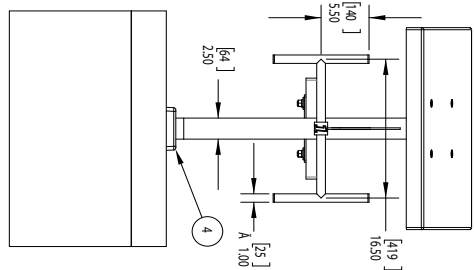

Setback Ranges

Product	Setback Range	Footboard Dimensions
Legacy Standard & Side Mount	21" to 26"	24" x 32"
Legacy Mid-Range	27" to 32"	24" x 32"
Legacy Long Reach	33" to 40"	24" x 32"

*Setback is to center of the anchor

Standard

Side View

Front View

Mid-Range

Side View

Front View

Side Mount

Side View

Front View

Long Reach

Side View

Front View