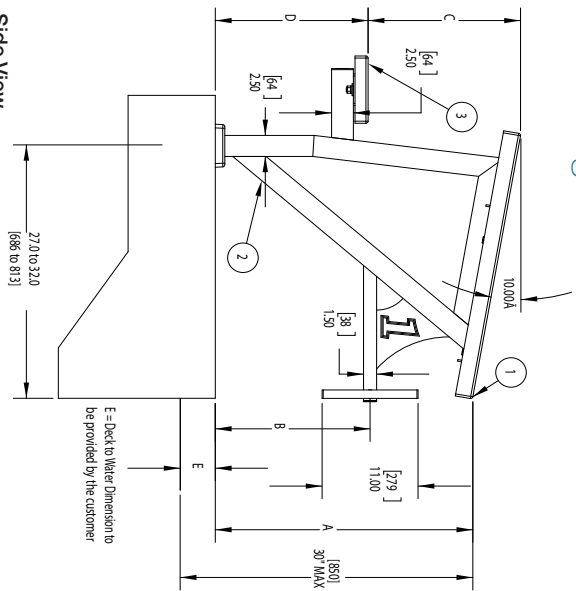

Components:

- 8-623B Replacement Footboard (24"x32")
- 27-107 RockSolid Anchor
- 20-191 Safety Cap for Anchor
- 4-170A Side Handles
- BLCVR-1317-WHT Safety cover, white

Frame Colors

Tread Colors

Custom colors also available for additional charge
Due to printing technology actual color may differ

Setback Ranges

Product	Setback Range	Footboard Dimensions
Legacy Standard & Side Mount	21" to 26"	24" x 32"
Legacy Mid-Range	27" to 32"	24" x 32"
Legacy Long Reach	33" to 40"	24" x 32"

*Setback is to center of the anchor

Standard

Side View

Front View

Mid-Range

Side View

Front View

Side Mount

Side View

Front View

Long Reach

Side View

Front View