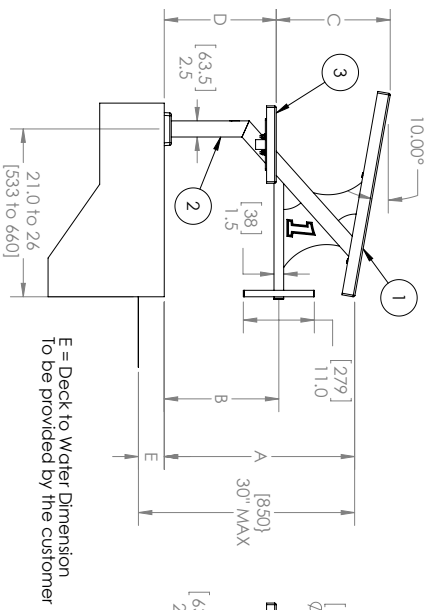

Components:

- 8-623B Replacement Footboard (24"x32")
- 27-107 RockSolid Anchor
- 20-191 Safety Cap for Anchor
- 4-170A Side Handles
- BLCVR-1317-WHT Safety cover, white

Frame Colors

Tread Colors

Custom colors also available for additional charge
Due to printing technology actual color may differ

Setback Ranges

Product	Setback Range	Footboard Dimensions
Legacy Standard & Side Mount	21" to 26"	24" x 32"
Legacy Mid-Range	27" to 32"	24" x 32"
Legacy Long Reach	33" to 40"	24" x 32"

*Setback is to center of the anchor

Standard

Side View

Front View

Mid-Range

Side View

Front View

Side Mount

Side View

Front View

Long Reach

Side View

Front View