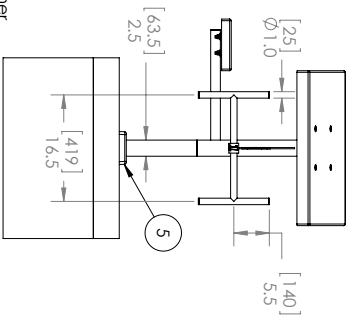

Components:

- 8-623B Replacement Footboard (24"x32")
- 27-107 RockSolid Anchor
- 20-191 Safety Cap for Anchor
- 4-170A Side Handles
- BLCVR-1317-WHT Safety cover, white

Frame Colors

Tread Colors

Custom colors also available for additional charge
Due to printing technology actual color may differ

Setback Ranges

Product	Setback Range	Footboard Dimensions
Legacy Standard & Side Mount	21" to 26"	24" x 32"
Legacy Mid-Range	27" to 32"	24" x 32"
Legacy Long Reach	33" to 40"	24" x 32"

*Setback is to center of the anchor

Standard

Side View

Front View

Mid-Range

Side View

Front View

Side Mount

Side View

Front View

Long Reach

Side View

Front View