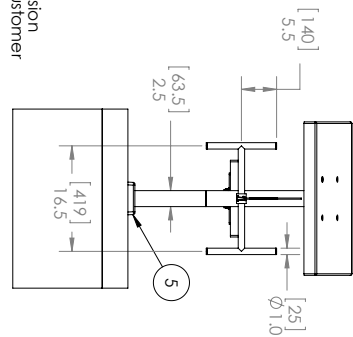

Model No.	Description
LEGACY-SP-9999A	Legacy
LGCYL1-SP-9999A	Legacy Mid-Range
LGCYL2-SP-9999A	Legacy Long Reach
LSM-9999A	Legacy Side Mount

Notes:

- Number of steps (1 or 2) will vary depending on setback and height of starting platform.
- Can be customized with team logos and colors for an additional charge. Call for quote.

Components:

- 8-623B Replacement Footboard (24"x32")
- 27-107 RockSolid Anchor
- 20-191 Safety Cap for Anchor
- 4-170A Side Handles
- BLCVR-1317-WHT Safety cover, white

Frame Colors

Tread Colors

Custom colors also available for additional charge
Due to printing technology actual color may differ

Setback Ranges

Product	Setback Range	Footboard Dimensions
Legacy Standard & Side Mount	21" to 26"	24" x 32"
Legacy Mid-Range	27" to 32"	24" x 32"
Legacy Long Reach	33" to 40"	24" x 32"

*Setback is to center of the anchor

Standard

Side View

Front View

Mid-Range

Side View

Front View

Side Mount

Side View