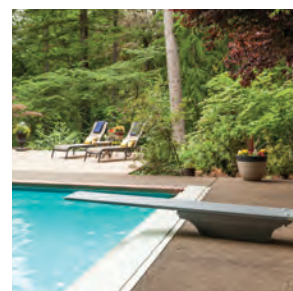

DIVING BOARDS*

Color coordinated non-slip sanded tread available in colors to match your poolscape & backyard decor.

White w/
Matching Tread

Blue/White

Taupe/White

Silver Gray/White

Gray/White

Blue w/
Matching Tread

Taupe w/
Matching Tread

Silver Gray w/
Matching Tread

Gray w/
Matching Tread

Pebble w/
Clear Tread

Gray Granite w/
Clear Tread

*Matching stands available for some styles
Visit srsmith.com/divingboards for details.

DIVING BOARD STANDS & SPRINGS*

Color coordinated diving board stands and springs to bring out the best in your diving board.

White

Taupe

Pebble**

Silver Gray

Gray**

Gray Granite**