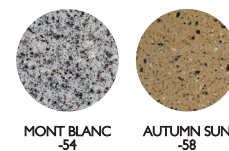

SPECIAL ORDER COLORS*

*Special Order Colors may result in longer lead times. Contact Customer Service for more information.