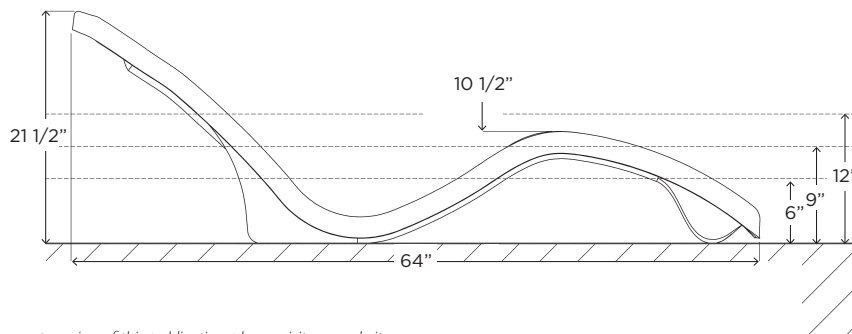

To ensure you have the most current version of this publication, please visit our website.