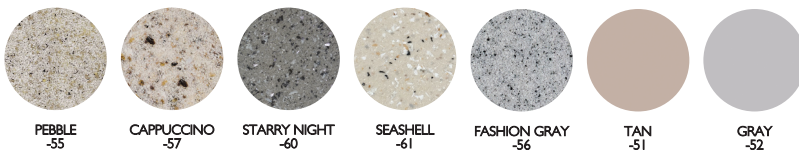

STANDARD COLORS

SPECIAL ORDER COLORS*

*Special Order Colors may result in longer lead times. Contact Customer Service for more information.