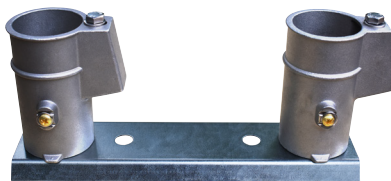

4"/10.1 cm Wedge Anchors

6"/15.2 cm Wedge Anchors

6"/15.2 cm Stanchion Anchors

Channel Anchor Set

8"/20.3 cm and 20"/50.8 cm Channels

**COMMERCIAL**

## Stainless Steel Anchors &amp; Channel Sets

- Marine grade 316 stainless steel provides high corrosion resistance for harsh pool environments
- 1.50"/3.8 cm and 1.90"/4.8 cm OD 4"/10.1 cm and 6"/15.2 cm wedge or 6"/15.2 cm stanchion models
- 8"/20.3 cm and 20"/50.8 cm channel set kits available (includes 2 anchors and channel)
- 20"/50.8 cm channel set designed for 17.5"/44.5 cm, 19"/48.3 cm, or 20"/50.8 cm on-center spacing
- Helps extend the life of pool deck equipment and keeps it looking newer
- Stainless steel products placed in stainless steel anchors resist the galvanic corrosion that can cause discoloration when dissimilar metals are placed together
- Ideal for a wide range of commercial applications
- Mounting holes for deck anchor channels

Anchors	
Part No.	Description
<b>4"/10.1 cm Commercial Grade 316 Stainless Steel Wedge Anchors</b>	
AS-104MG	1.90"/4.8 cm OD with bonding screw
AS-204MG	1.50"/3.8 cm OD with bonding screw
<b>6"/15.2 cm Commercial Grade 316 Stainless Steel Wedge Anchors</b>	
AS-106MG	1.90"/4.8 cm OD with bonding screw
AS-206MG	1.50"/3.8 cm OD with bonding screw
<b>6"/15.2 cm Commercial Grade 316 Stainless Steel Stanchion Anchors</b>	
AS-106MG-S	1.90"/4.8 cm OD with bonding screw
AS-206MG-S	1.50"/3.8 cm OD with bonding screw