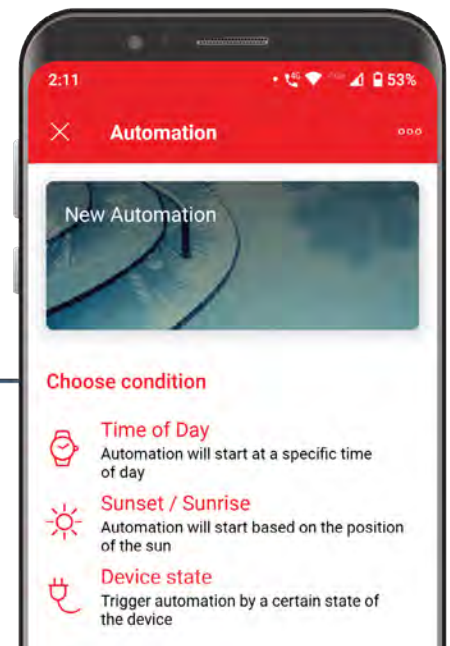

Automate your life.

AVIA with the Protégé VSP.

CONTROL FROM ANYWHERE

AVIA™ + Raymote™

You can also control your AVIA settings from across the street — or across town — right from your phone. Whether adjusting the pool temperature or checking on other pool functions, it's all possible through your Raymote remote Wi-Fi connection.

24/7 Access

Remotely monitor your pool or spa heaters from anywhere, anytime, with touch-of-a-button access.

Stay Informed

Real-time updates notify you of any service or maintenance needs so your heater and pool are always ready to be used.

Smart Automation

AVIA's smart automation system within the Raymote App makes it easy to manage your pool/spa and keep it at the perfect temperature.

Download the free Raymote Mobile App today!

POOL & SPA HEATER