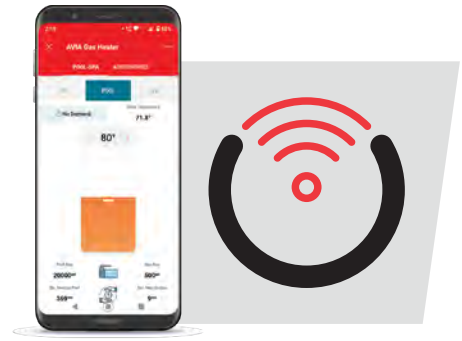

Next Generation Pool & Spa Heater

ELEVATES DESIGN & FUNCTION

Smart Automation

AVIA is the **First** and only pool/spa heater with a built-in advanced Wi-Fi enabled control system! No need for a separate control panel to manage your pool heater and pool environment, **AVIA** does it All.