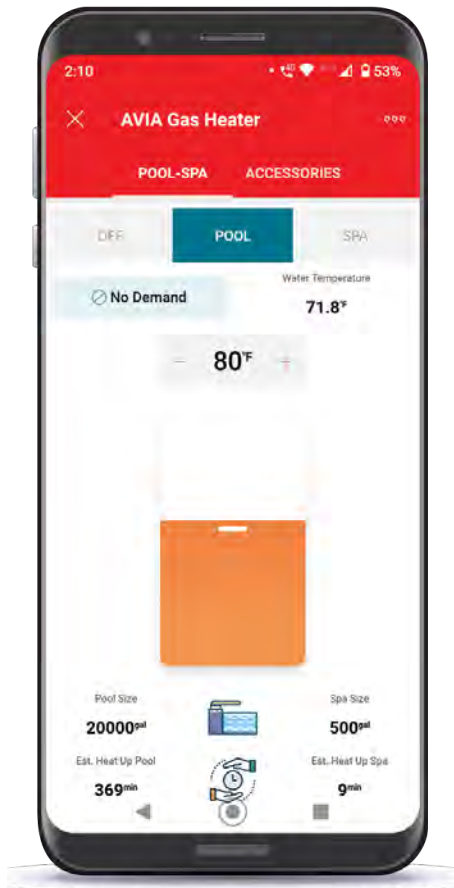

Automate your life.

AVIA with the Protégé VSP.

CONTROL FROM ANYWHERE

AVIA™ + Raymote™

You can also control your AVIA settings from across the street — or across town — right from your phone. Whether adjusting the pool temperature or checking on other pool functions, it's all possible through your Raymote remote Wi-Fi connection.