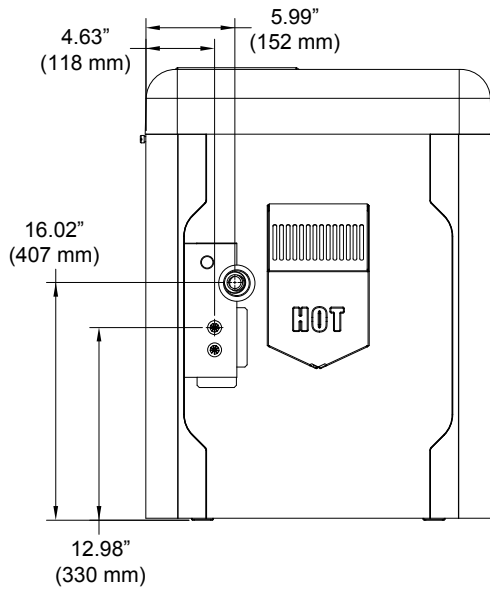

MODELS 264 & 404

FRONT

LEFT SIDE

RIGHT SIDE

AVIA I&O Manual

Click link to access
or visit Raypak.com

Model No.	MBTUH Input (kWh)	Combustion Air ø in. (mm)	Flue ø in. (mm)	Gas Conn.	Water Conn.	Unit Weight lbs. (kg)	Shipping Weight lbs. (kg)
264	264 (77.4)	4 (101.6)	4 (101.6)	3/4" NPT	2" Buttress	135 (61.2)	155 (70.2)
404	399 (116.9)	4 (101.6)	4 (101.6)	3/4" NPT	2" Buttress	135 (61.2)	155 (70.2)