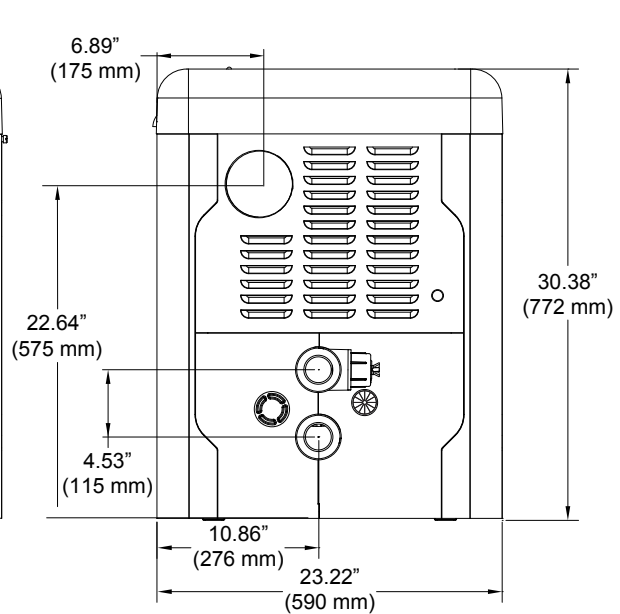

MODELS 264 & 404

FRONT

LEFT SIDE

RIGHT SIDE

AVIA I&O Manual

Click link to access
or visit Raypak.com

Model No.	MBTUH Input (kWh)	Combustion Air ø in. (mm)	Flue ø in. (mm)	Gas Conn.	Water Conn.	Unit Weight lbs. (kg)	Shipping Weight lbs. (kg)
264	264 (77.4)	4 (101.6)	4 (101.6)	3/4" NPT	2" Buttress	135 (61.2)	155 (70.2)
404	399 (116.9)	4 (101.6)	4 (101.6)	3/4" NPT	2" Buttress	135 (61.2)	155 (70.2)