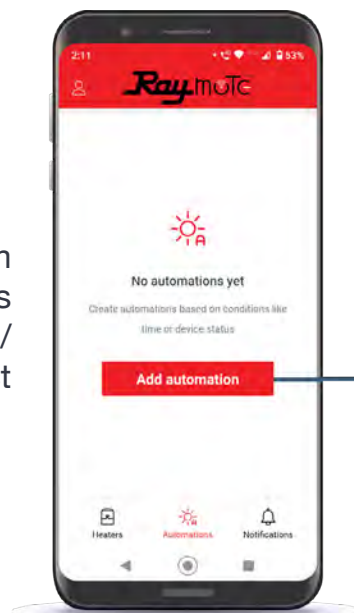

Automate your life.

AVIA with the Protégé VSP.

CONTROL FROM ANYWHERE

AVIA™ + Raymote™

You can also control your AVIA settings from across the street — or across town — right from your phone. Whether adjusting the pool temperature or checking on other pool functions, it's all possible through your Raymote remote Wi-Fi connection.

24/7 Access

Remotely monitor your pool or spa heaters from anywhere, anytime, with touch-of-a-button access.

Stay Informed

Real-time updates notify you of any service or maintenance needs so your heater and pool are always ready to be used.

Smart Automation

AVIA's smart automation system within the Raymote App makes it easy to manage your pool/spa and keep it at the perfect temperature.

Download the free Raymote Mobile App today!

POOL & SPA HEATER