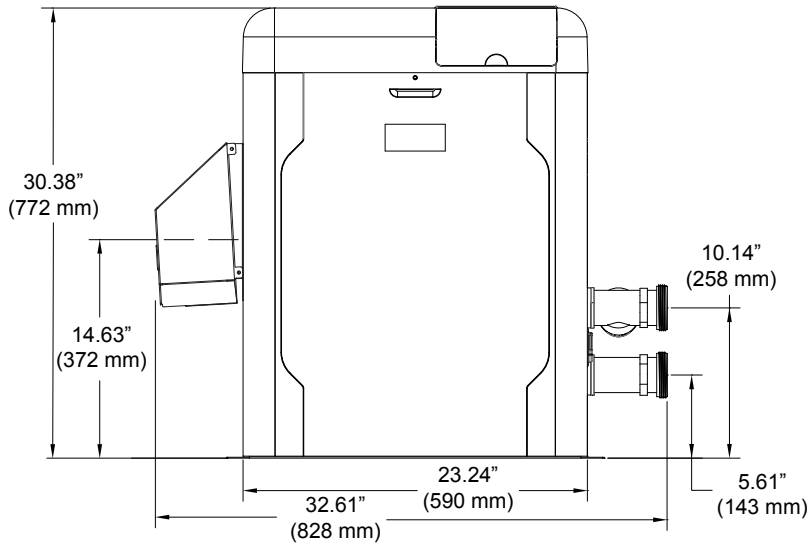

MODELS 264 & 404

FRONT

LEFT SIDE

RIGHT SIDE

AVIA I&O Manual

Click link to access
or visit Raypak.com

Model No.	MBTUH Input (kWh)	Combustion Air ø in. (mm)	Flue ø in. (mm)	Gas Conn.	Water Conn.	Unit Weight lbs. (kg)	Shipping Weight lbs. (kg)
264	264 (77.4)	4 (101.6)	4 (101.6)	3/4" NPT	2" Buttress	135 (61.2)	155 (70.2)
404	399 (116.9)	4 (101.6)	4 (101.6)	3/4" NPT	2" Buttress	135 (61.2)	155 (70.2)