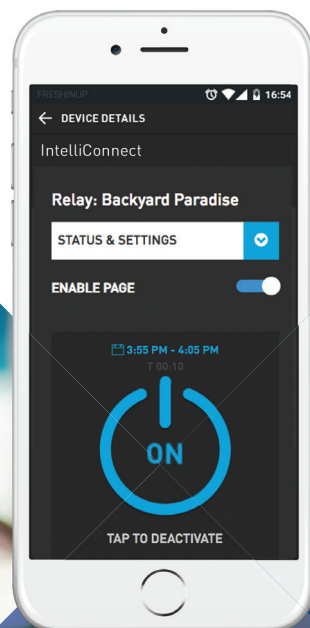

# ADD SIMPLE SMARTPHONE CONTROL FOR EASY POOL CARE FROM ANYWHERE IN THE WORLD.

**The perfect upgrade for single-body pools without existing automation.**

The IntelliConnect® Control and Monitoring System brings the same convenience to pool control that you get with other smart, connected devices in your home. It gives you control and monitoring capability that delivers better water, less manual maintenance and lower operating costs—all through a user-friendly, smart device app.