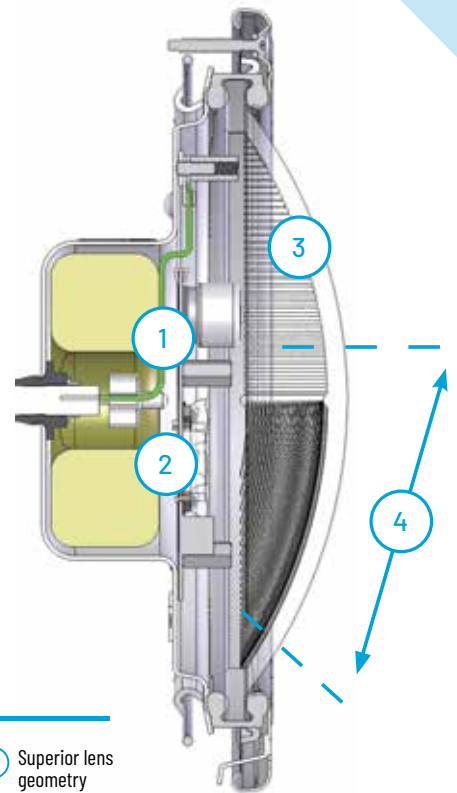

## BETTER LIGHT DISPERSION.

The innovative lens geometry and reflector design of the IntelliBrite 5g lights provide a choice in positioning based on a pool's shape and layout. The default wide mode is used for lights in the side of pools, while the narrow mode is used for lighting under diving boards and can illuminate the length of the pool. Plus, IntelliBrite 5g's light beam distribution eliminates "hot spots" and glare.