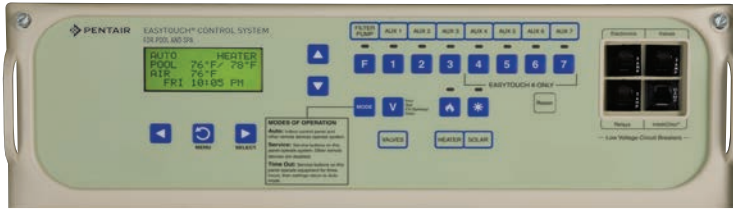

EASY TO INSTALL, EASY TO MANAGE

EasyTouch Systems are available for a separate spa, a separate pool or a pool/spa combination with shared equipment. You select from systems that control 4-8 accessory functions. Four-function systems are typically used to control pool and/or spa operation plus pool or spa lights and heaters. Eight-function systems allow separate scheduling for additional features, such as landscape lighting, waterfalls, fountains, additional heaters and more. Take the work and worry out of scheduling and operating pool and spa heating, filtration and cleaning cycles. For even greater convenience, you can add any of these optional controllers:

EasyTouch System
Indoor Control Panel
(4- or 8-Function Control)

EasyTouch System
Wireless Controller

SpaCommand®
Spa-Side Remote
10-Function Spa-Side
Remote

iS4
4-Function
Spa-Side Remote

EASYTOUCH®

POOL AND SPA CONTROL SYSTEM

Easy, one-button access

All functions controlled with easy, one-button access from the Load Center.

LCD display

Informs and instructs every step of the way.

Resettable circuit breakers

Readily accessible by you or your service professionals from outside your home.