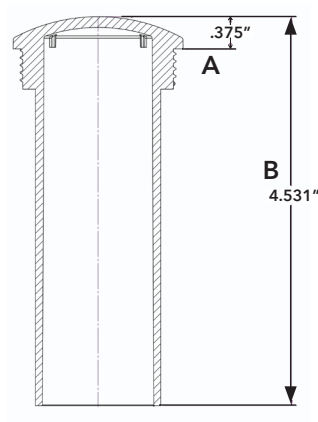

**Wide Angle LEDs**  
Increases light output coverage area

**Proprietary Heat Sync**  
Designed to dissipate heat

**High Output LEDs**  
Optimizes color saturation and light intensity

**Easy Installation**  
Fits in most 1.5" pool wall fittings

UL Listed  US

pureWH·TE®  
— VÜ

**WHITE 1.5" LED Nicheless  
Pool & Spa Fixture**  
Product Datasheet

**Specifications**

Wattage	8 Watts
LED Color	White
Wattage	20 Watts
LED Color	White

**Dimensions**

A	.375"
B	4.531"
Lens Dia.	1.975"

**Ordering Information**

**PureWhite VÜ White LED 1.5" Nicheless Pool & Spa Fixture**

Series	—	Model Number	—	Voltage	—	Cord Length
LPL		R1W		12		xx 30', 50', 100', 150'

**Also Available**

ColorSplash® VÜ RGB & RGB-W  
1.5" LED Nicheless Fixtures.  
Call for more information