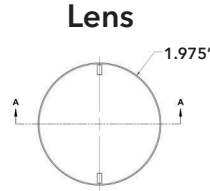

**Wide Angle LEDs**  
Increases light output coverage area

**Proprietary Heat Sync**  
Designed to dissipate heat

**High Output LEDs**  
Optimizes color saturation and light intensity

**Easy Installation**  
Fits in most 1.5" pool wall fittings

UL Listed  US

pureWH·TE®  
— VÜ

**WHITE 1.5" LED Nicheless  
Pool & Spa Fixture**  
Product Datasheet

**Specifications**

Wattage	8 Watts
LED Color	White
Wattage	20 Watts
LED Color	White

**Dimensions**

A	.375"
B	4.531"
Lens Dia.	1.975"