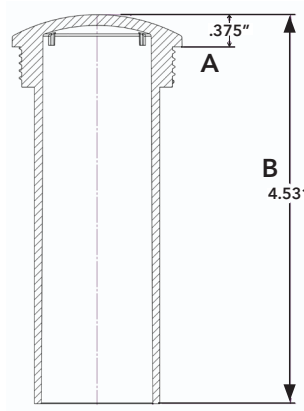

UL Listed  US

pureWH·TE®  
— VÜ

**WHITE 1.5" LED Nicheless  
Pool & Spa Fixture**

Product Datasheet

**Specifications**

Wattage	8 Watts
LED Color	White

**Dimensions**

A	.375"
B	4.531"
Lens Dia.	1.975"

**Ordering Information**

**PureWhite VÜ White LED 1.5" Nicheless Pool & Spa Fixture**

Series	—	Model Number	—	Voltage	—	Cord Length
LPL		R1W		12		xx 30', 50', 100', 150'

**Also Available**

ColorSplash® VÜ RGB & RGB-W  
1.5" LED Nicheless Fixtures.