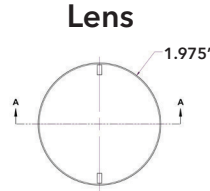

UL Listed  US

pureWH·TE®  
— VÜ

**WHITE 1.5" LED Nicheless  
Pool & Spa Fixture**

Product Datasheet

**Specifications**

Wattage	8 Watts
LED Color	White

**Dimensions**

A	.375"
B	4.531"
Lens Dia.	1.975"

**Ordering Information**

**PureWhite VÜ White LED 1.5" Nicheless Pool & Spa Fixture**

Series	—	Model Number	—	Voltage	—	Cord Length
LPL		R1W		12		xx 30', 50', 100', 150'

**Also Available**

ColorSplash® VÜ RGB & RGB-W  
1.5" LED Nicheless Fixtures.