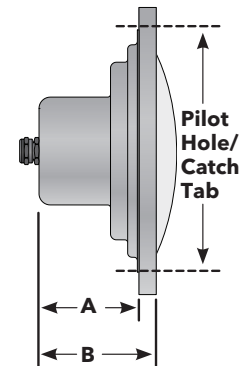

**Specifications**

Model #	F2CW	S2CW
Lumens	4270 Lumens Max	265 Lumens Max
Wattage	58 Watts Max	4 Watts Max

**Dimensions**

A	3.4"	2.9"
B	3.9"	3.5"
Lens Dia.	6.0"	2.9"
Faceplate Dia.	10.5"	5.7"

**Also Available**

ColorSplash LXG-W Pool & Spa In-Ground Replacement Lamps

Call for More Information

Standard Fixture Version	9 1/2" Center-to-Center
SwimQuip Fixture Version*	8" Center-to-Center

\*J&J's faceplate diameter is larger than the standard SwimQuip faceplate. Ensure there is enough even surface for fixture faceplate to fit flat against pool wall.