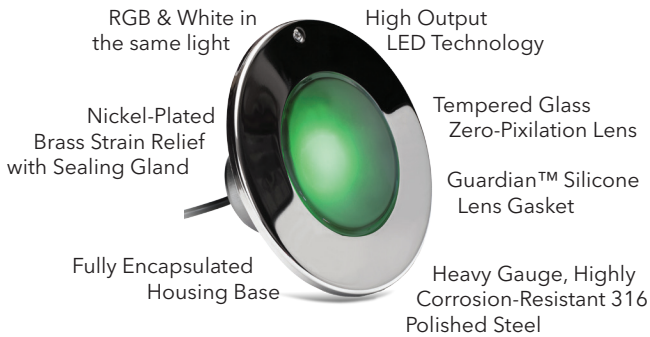

**RGB and White In the Same Light!**

J&J's **Color Splash XG-W Series In-Ground Pool and Spa Fixtures** offer a PureWhite in addition to a variety of lighting colors and shows.

With five solid color and seven lights shows, instantly transform any pool or spa into a custom illuminated paradise. These LED Pool Light Fixtures offer the ideal ambiance for playing, relaxing or entertaining, while providing immediate energy cost savings.

**Five Solid Colors**

 <b>Parisian Blue</b>	 <b>New Zealand Green</b>	 <b>Brazilian Red</b>
 <b>PureWhite</b>	 <b>Miami Pink</b>	

**ColorSplash® XG-W  
Advantages:**

- RGB plus PureWhite
- Selectable colors and shows
- J&J Proprietary heat sync
- Wide angle, high output LEDs
- Works with J&J's XG Controller
- Synchronizes with ColorSplash XG and LXG Series lights
- Operates effectively with most pool automation Systems
- 50,000 hour lifespan
- Industry leading 3-year warranty  
Quality you can rely on for years

J&J's ColorSplash XG Controller Operates ColorSplash XG-W Fixtures

J&J Electronics FREE app available from the app store for Apple or Google Play™ Store for Android.™

SEARCH ColorSplash® XG Controller

Approved to UL Pool Standards

**ColorSplash®**  
— XG-W Series

**LED Multi-Color & White  
In-Ground Pool & Spa Fixtures**

Product Datasheet

**USAGE COST COMPARISON**

	COLOR SPLASH	INCANDESCENT		
Watts	33W	300W	400W	500W
Annual Energy Cost*	\$9	\$85	\$113	\$141
Annual Maint Cost**	\$0	\$125	\$125	\$125
Total Annual Usage Cost	\$9	\$210	\$238	\$266