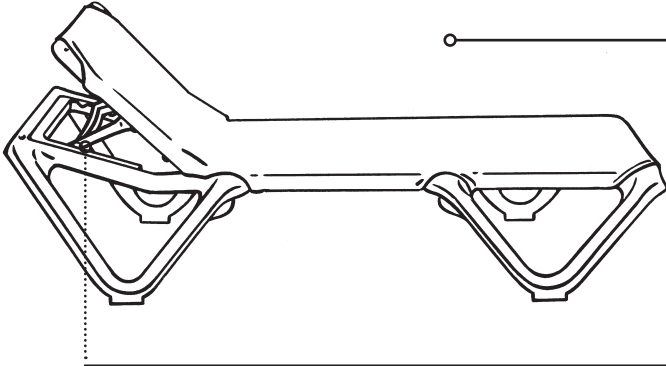

Nautical Adjustable Sling Chaise

Spare Parts