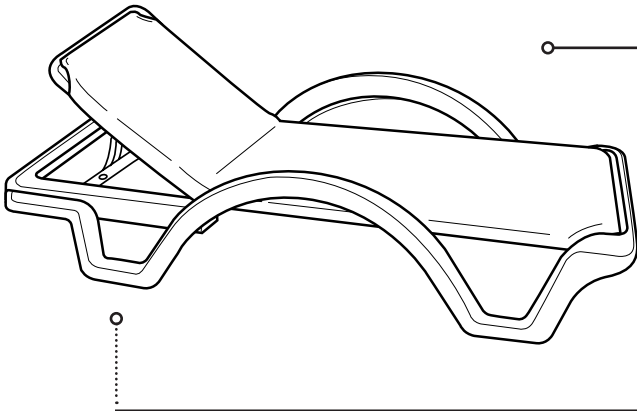

Catalina Adjustable Sling Chaise

Spare Parts

Sling Cord USSP0132 through USSP0254