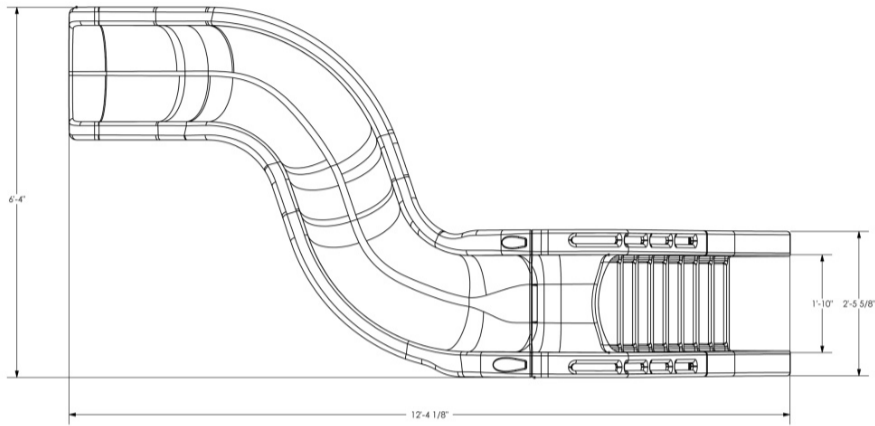

Rip Tide Slide Specifications

Global Pool Products
684 N. Port Crescent, Suite C
Bad Axe, MI 48413
P: 989-269-5900 TF: 866-712-0606
Fax: 989-269-5902

The information contained in this document is proprietary and confidential to Global Pool Products and not to be reproduced without written consent from Global Pool Products

www.global-poolproducts.com