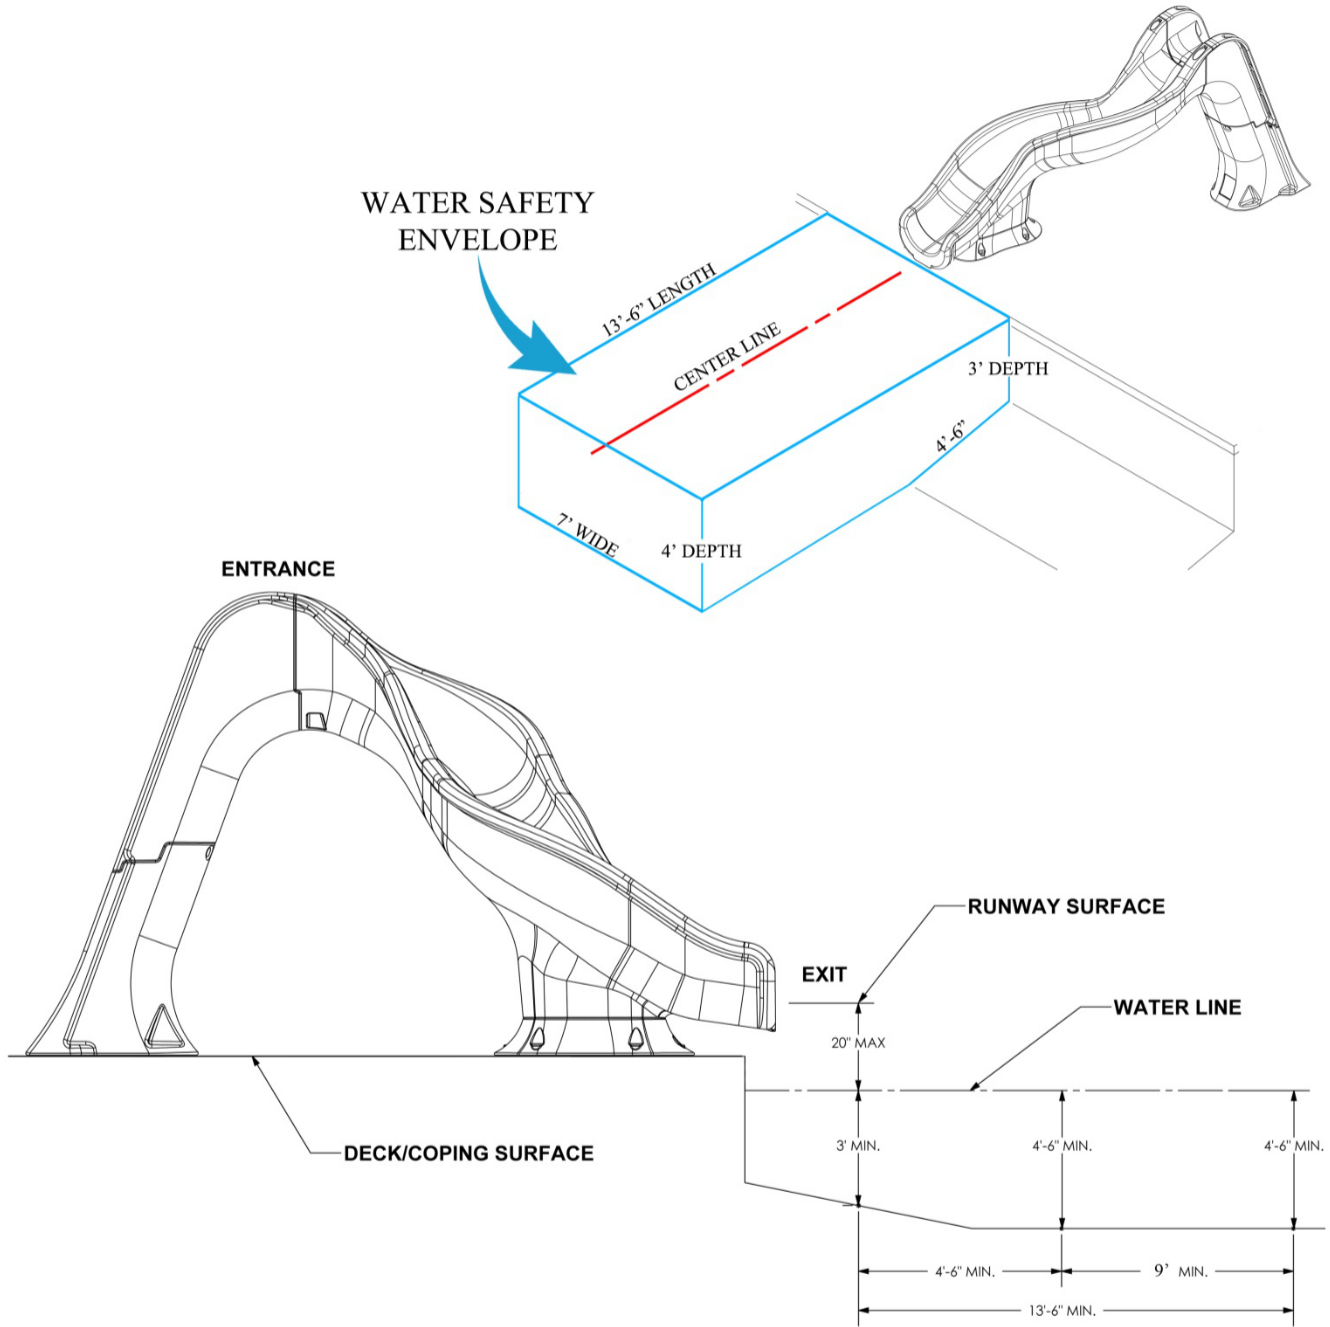

Rip Tide Water Safety Envelope

Global Pool Products
684 N. Port Crescent, Suite C
Bad Axe, MI 48413
P: 989-269-5900 TF: 866-712-0606
Fax: 989-269-5902

The information contained in this document is proprietary and confidential to Global Pool Products and not to be reproduced without written consent from Global Pool Products

www.global-poolproducts.com