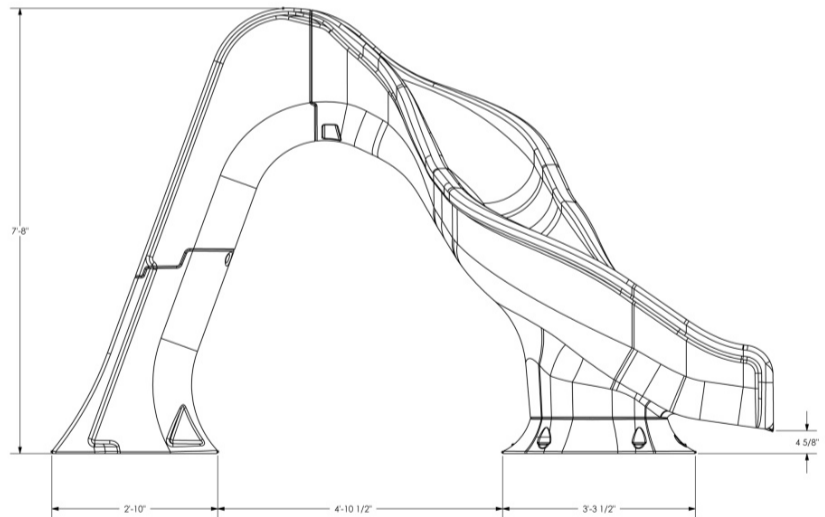

Rip Tide Slide Specifications

Global Pool Products
684 N. Port Crescent, Suite C
Bad Axe, MI 48413
P: 989-269-5900 TF: 866-712-0606
Fax: 989-269-5902

The information contained in this document is proprietary and confidential to Global Pool Products and not to be reproduced without written consent from Global Pool Products

www.global-poolproducts.com