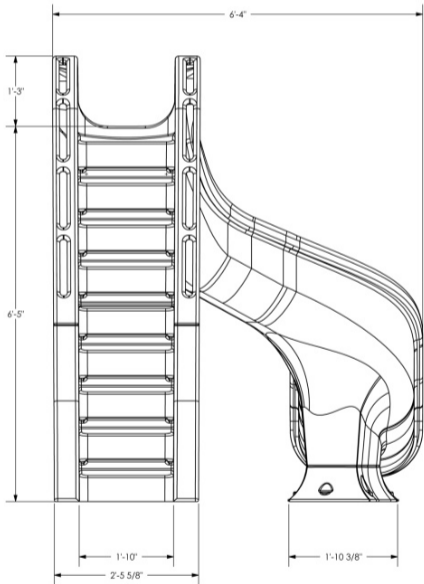

Rip Tide Slide Specifications

Global Pool Products
684 N. Port Crescent, Suite C
Bad Axe, MI 48413
P: 989-269-5900 TF: 866-712-0606
Fax: 989-269-5902

The information contained in this document is proprietary and confidential to Global Pool Products and not to be reproduced without written consent from Global Pool Products

www.global-poolproducts.com