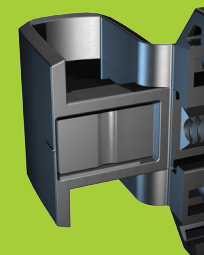

Industry leading magnetic latching technology.

NEW - Easier adjustment. The innovative vertical and horizontal adjustment makes MagnaLatch even simpler to install and adjust for ground shift or gate sag.