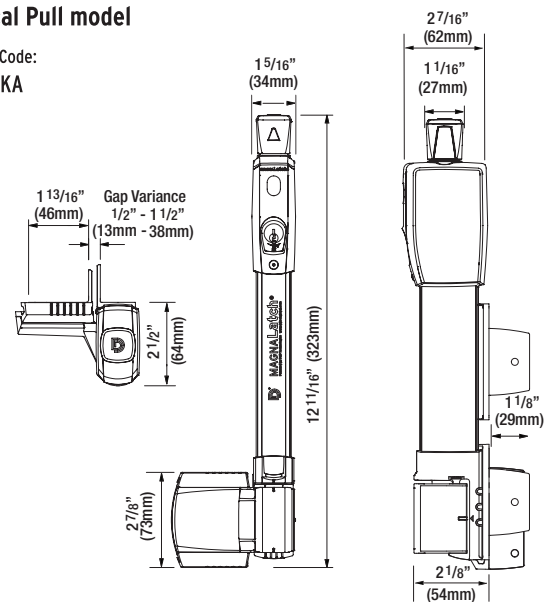

NEW MagnaLatch® Vertical Pull

Perfect for pet security gates and general gates around the home. MagnaLatch Vertical Pull offers the same innovative design as MagnaLatch Top Pull, only in a smaller, more compact model.

Top Pull model

Product Code:
ML3TPKA

Vertical Pull model

Product Code:
ML3VPKA

MagnaLatch Series 3 - For metal, wood, and vinyl gates

| PREVIOUS SKU | NEW SKU | MODEL FEATURE | COLOR |
|--------------|-------------|--|-------|
| MLTPS2BGA | ML3TPKA | Top Pull - 6-Pin Lock - Keyed Alike | Black |
| MLVPS2BGA | ML3VPKA | Vertical Pull - 6-Pin Lock - Keyed Alike | Black |
| MTSTDKS2 | MTSTDKS3KA* | Top Pull Kit* - 6-Pin Lock - Keyed Alike | Black |
| MLSPACER | MLSPACER | 2" Gap Spacer - Works with ML2 & ML3 | Black |