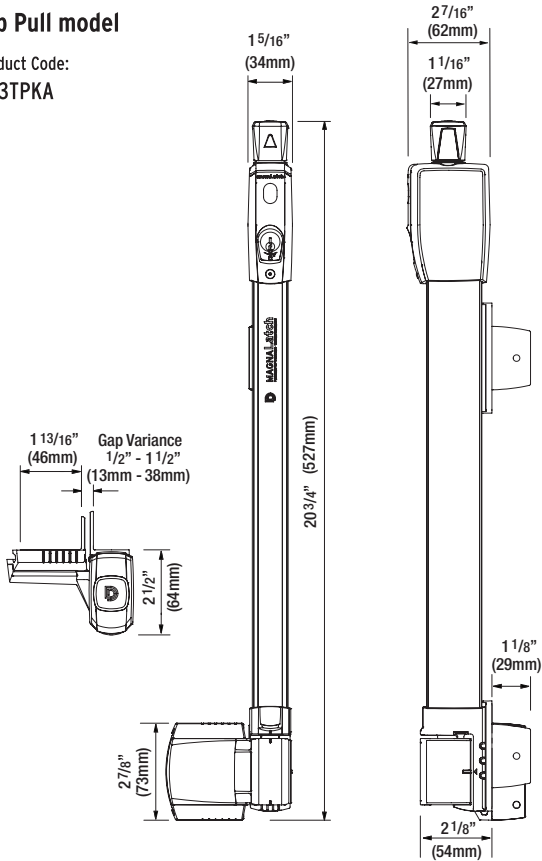

NEW MagnaLatch® Top Pull

With its release knob out of reach of children, the MagnaLatch Top Pull sets the standard for safety gates around swimming pools, childcare centers or wherever safety is critical. No wonder it's the world's most trusted safety gate latch.

NEW MagnaLatch® Vertical Pull

Perfect for pet security gates and general gates around the home. MagnaLatch Vertical Pull offers the same innovative design as MagnaLatch Top Pull, only in a smaller, more compact model.

Top Pull model

Product Code:
ML3TPKA