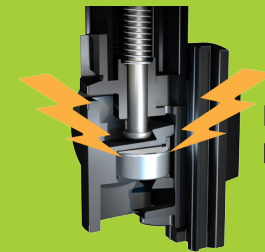

Superior performance in extreme climates

- Improved drainage in latch & striker
- Sloping features channel water out

- High collar under lift knob prevents water entry

- Most intraday movement allowance in the industry

- Protective shroud over key helps prevent water entry into lock cylinder

- Space under lift knob helps prevent it from freezing to top housing

NEW - Built-in post cap spacing. No more need for separate post cap spacers.

Industry leading magnetic latching technology.

NEW - Easier adjustment. The innovative vertical and horizontal adjustment makes MagnaLatch even simpler to install and adjust for ground shift or gate sag.

Permanent magnet sealed from the elements.

NEW - Alignment indicators. Now you know when your gate is in proper alignment and makes adjusting for gate sag even easier.

LIMITED LIFETIME WARRANTY

NEW MagnaLatch® Top Pull