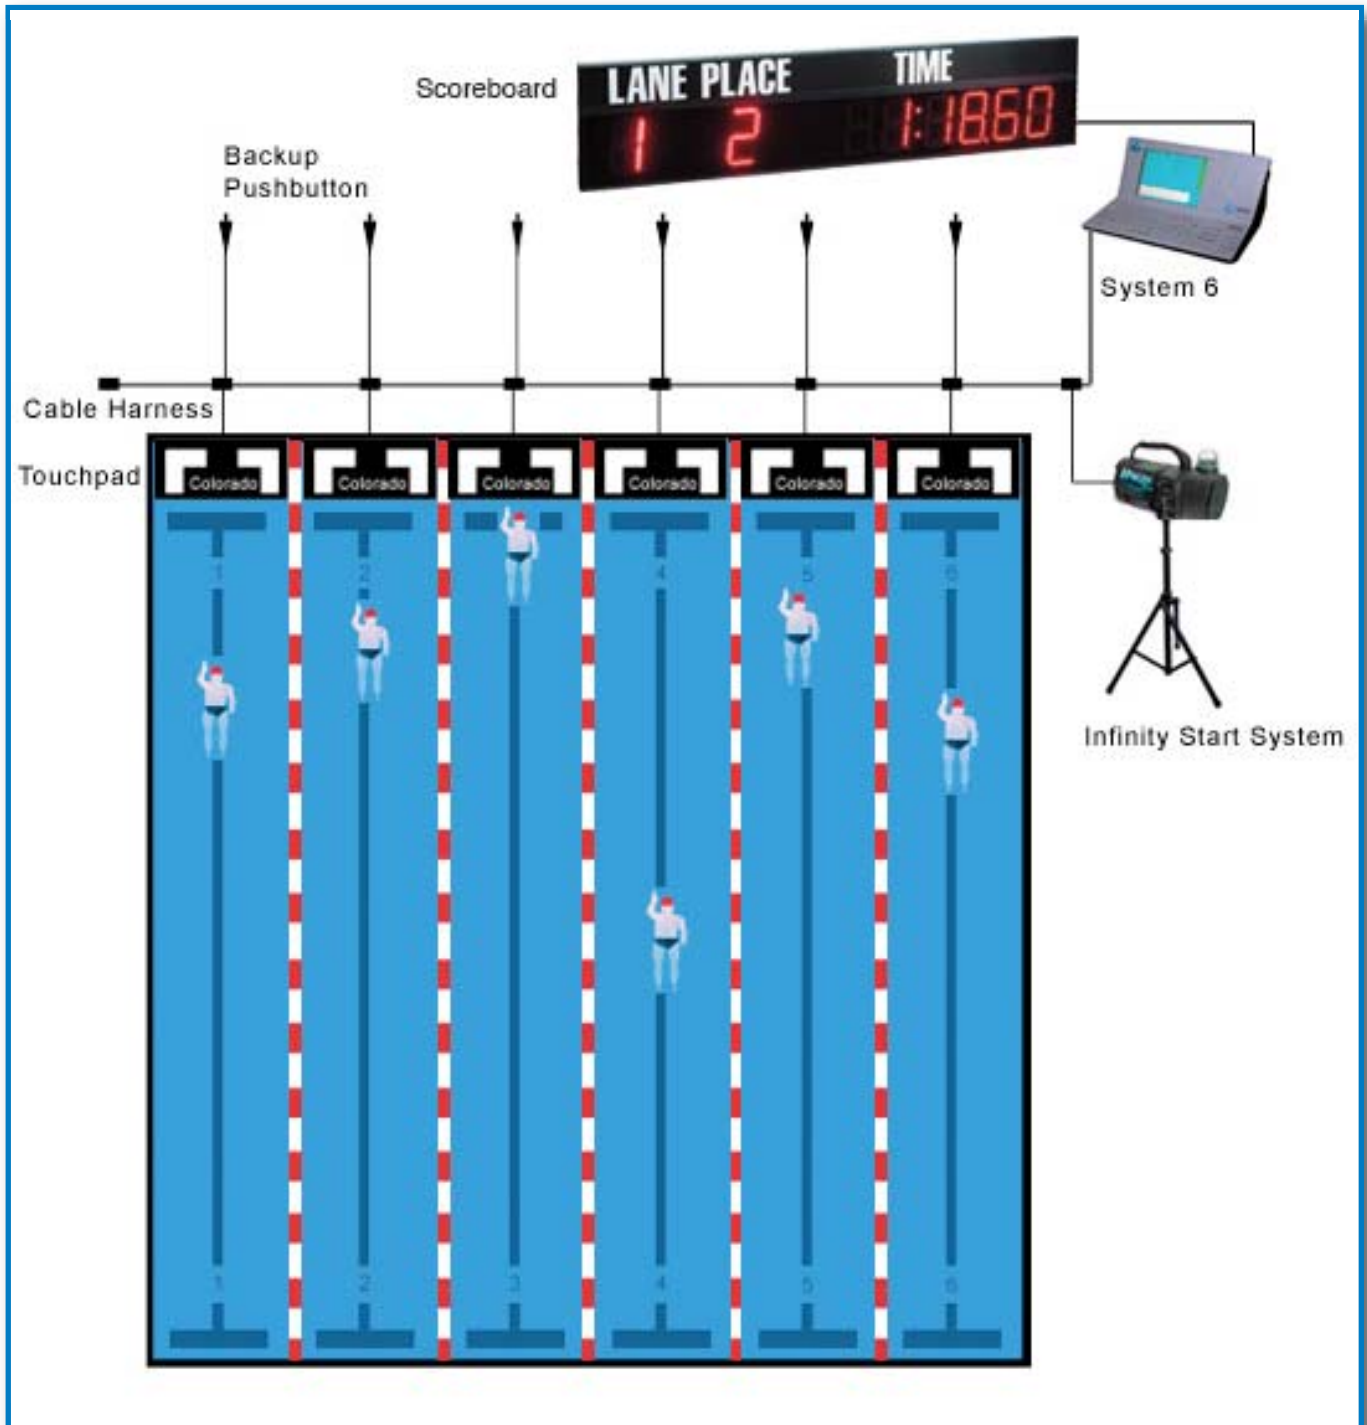

# Basic Touchpad Swim Timing

Revised 08/12