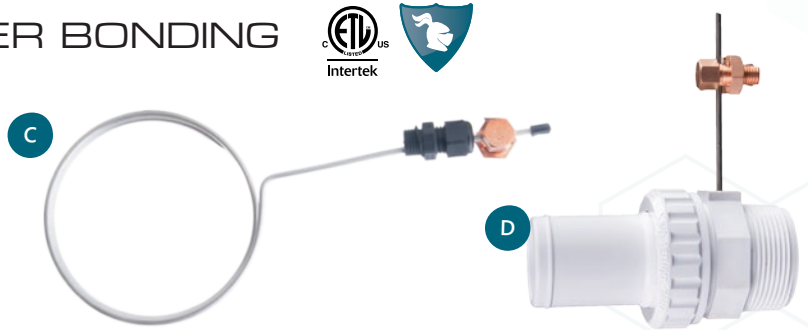

CMP POOL PRODUCTS

ABOVE GROUND POOL SKIMMERS, TOOLS & ACCESSORIES

ABOVE GROUND SKIMMER KITS

Complete Kits Include:

- Skimmer Basket
- Weir Door
- Wall Fitting
- Hose Adapter
- Pool Return

NEW
COMPETITIVE PRICING

ABOVE GROUND POOL WATER BONDING

- Install Pool Water Bonding to a Standard Above Ground Pool Pump or Pool Filter
- No Special Tools Required for Installation
- Bolt Connector Attaches to Pool Bonding Wire
- Meets Requirements of NEC 680.26 (C)

POWERclean MINI

- Holds Five 3" Tablets or 2lbs of 1" Tablets
- Treats Pools from 5,000 - 20,000 Gallons
- No External Hoses: Eliminates Leaks
- 1.5" Hose Adapter Included
- 1.5" Threaded Fitting Included