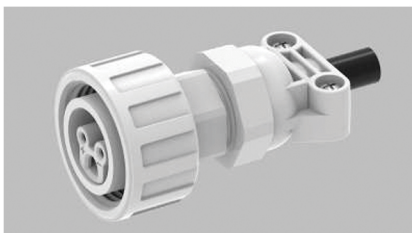

The Vivid 360 LED Spa Light is a state-of-the-art lighting system designed to be retrofitted into popular existing spa niches via its innovative adjustable locking tab, and is also perfect for new spa construction. The light is compact and stylish, with a distinctive lens design providing for a striking LED color blend and diffused beam.

The all-plastic construction of the light removes the need for bonding or grounding and ensures safety to spa users. Available in fixed colors of white, warm white and blue together with multi-color models that can be operated from popular third-party controllers.

**MAXIMUM CABLE LENGTHS**  
 For VIVID 360 LED Spa Lights

Voltage	18AWG	14AWG	18AWG	14AWG
	MULTI-COLOR		FIXED COLOR	
12V	60ft	130ft	70ft	150ft
13V	90ft	190ft	100ft	220ft
14V	120ft	250ft	140ft	310ft

VIVID 360 LED Spa Niche Light

Plug Kit factory-fitted on 18AWG Cable

**VIVID PLUG KIT - SPA**

An innovative feature of the Vivid 360 LED Spa Light is its connectivity. The unique and patented waterproof Plug Kit is factory fitted to the supply cord, and allows for simple connection and detachment to the rear of the light. For spa remodels, this means that the light can be safely stored away until the renovation is completed—thus protecting it from construction work. Available 18AWG Cord Lengths are 50ft, 100ft & 150ft.