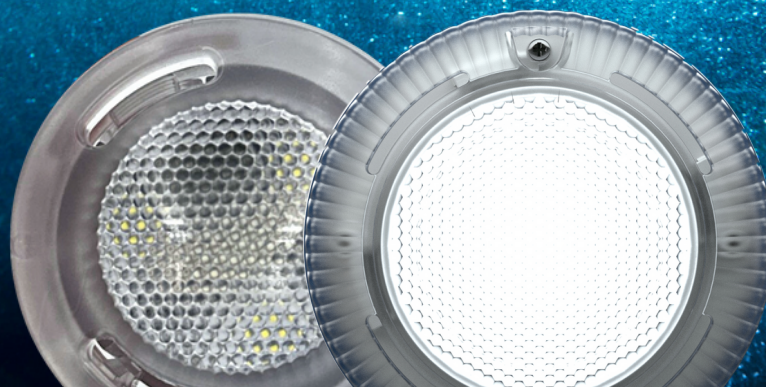

NICHELESS

POOL & SPA LIGHTING

AWARD-WINNING, LOW-VOLTAGE NICHELESS LIGHTS

The Blue Square Vivid & Spectrum nicheless pool & spa lights incorporate the latest generation LED technology and thermal management system to ensure maximum light output and reliability. In addition, these lights are extremely energy efficient and long-lasting. The entire system is extra-low-voltage ensuring safety at all times. Its contemporary design and ease of installation make it the perfect choice for new pool construction or remodeling older pools.

Available colors:

- Blue
- White
- Warm White
- Amber (Turtle-Friendly)
- RGBW Multi-color (Jandy®, Hayward® and Pentair®)

Vivid 360

POOL REPLACEMENT LED

- Low voltage LED replacements for industry standard niches including Jandy®, Hayward® and Pentair®
- Perfect for 1.5" niche/wall fittings, fiber optics, and GloBrite® niche (adapter sold separately)
- In most cases, new lighting can be installed using the existing lighting cord with our patented, UL-approved plug
- Patented Plug Kit available if needed (#300000)

Spectrum™ 360

- Awarded one of the Top 50 Products of 2022 and designed for a wide range of applications
- Low voltage LED replacements for industry standard niches including Jandy®, Hayward® and Pentair®
- Perfect for 1.5" niche/wall fittings and bubblers
- The latest LED technology and thermal management systems have been incorporated to provide vibrant RGBW performance with maximum energy efficiency
- In most cases, new lighting can be installed using the existing cord with our patented, UL-approved plug