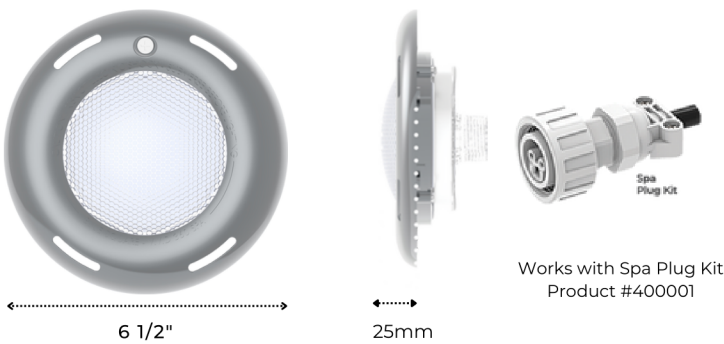

SPA REPLACEMENT LIGHT

Light Color | Product Number

- Blue | VLS4008-BL
- White | VLS4004-WT
- Warm White | VLS4014-WW
- Multicolor Hayward | VLS4000-H
- Multicolor Jandy/ Wall Switch | VLS4000-J
- Multicolor Pentair | VLS4000-P
- Amber FFWCC Turtle Compliant | VLS4000-T

NICHELESS REPLACEMENT LIGHT