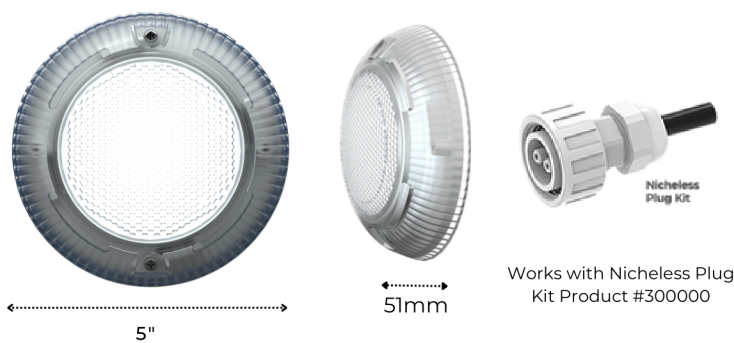

Light Color | Product Number

- Blue | 300070-BL
- White | 300070-WT
- Warm White | 300076-WW
- Multicolor | Hayward 300075-H
- Multicolor | Jandy/ Wall Switch 300074-J
- Multicolor | Pentair 300073-P
- Amber FFWCC Turtle Compliant | 300077-T