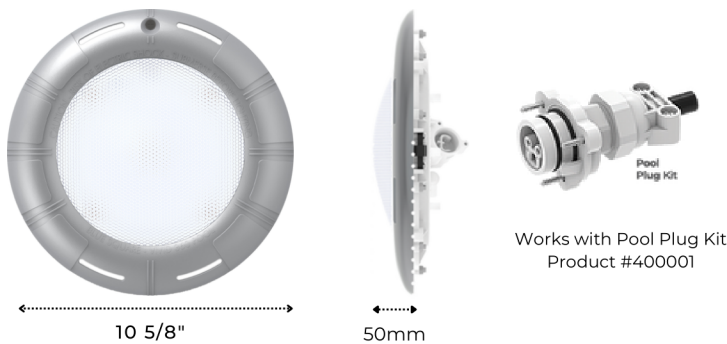

POOL REPLACEMENT LIGHT

30 Watt Light Color | Product Number

- Blue | VLP1004-BL
- White | VLP2004-WT
- Warm White | VLP2014-WW
- Multicolor Hayward | VLP3030-H
- Multicolor Jandy/ Wall Switch | VLP3030-J
- Multicolor Pentair | VLP3030-P
- Amber FFWCC Turtle Compliant | VLP3030-T