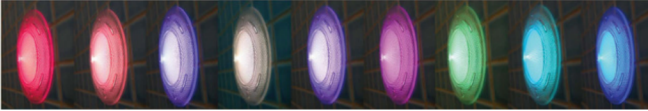

IMAGINE MORE COLOR AND VIVID LIGHT THAN EVER BEFORE

AVAILABLE IN WHITE, BLUE AND MULTI-COLOR