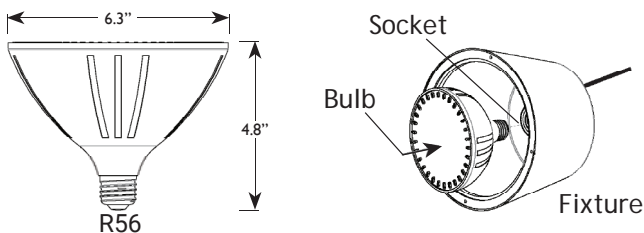

PRODUCT SPECIFICATIONS

Vivid Low / Line Voltage 12V / 120V LED Pool Bulbs

Product Description

Light up your pool with the Vivid® LED replacement pool and spa bulbs for an immediate transformation to paradise. Blue Square designs, manufactures, and distributes the most advanced and durable lighting products on the market. Our line of LED pool bulbs are no exception to our excellence. The 12V and 120V LED pool bulb features an advanced microprocessor with wide-angled, high-output LEDs. Guaranteed high-speed LED performance and bright, vivid light output.

Specifications

- Base: E26 screw terminal
- Color Temperature: 3000K, 5000K and RGB-5000K
- CRI: >80
- Input Voltage: 12V and 120V
- Power (W): 35W
- Beam Angle: 120°
- Ingress Protection: IP64

Features & Benefits

Product Dimensions

Item Number	Color Temp	Wattage	Beam Spread	Lumens
VLB3500-WT	3000K	35W	120°	2975
VLB3501-WT	3000K	35W	120°	3325
VLB3500-WW	5000K	35W	120°	2975
VLB3501-WW	5000K	35W	120°	3325
VLB3500-MC	5000K	35W	120°	750
VLB3501-MC	5000K	35W	120°	750
VLB3500-MAX	5000K	35W	120°	4700
VLB3501-MAX	5000K	35W	120°	4700