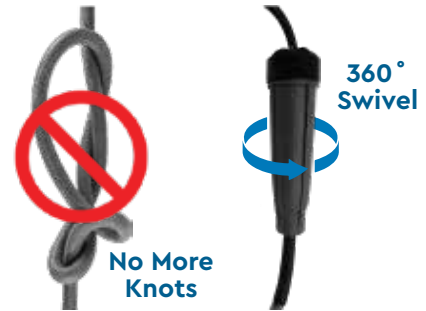

Powerful Dual Drive

Designed for the harshest pool environments, the RC series will power over obstacles including floor drains scrubbing and cleaning all surfaces.

Top Access Dual Filters

RC robotic cleaners come with top access Dual 4D Hyper Fine filter baskets that trap the smallest of particles to keep your pool sparkling clean.

Tangle FREE Swivel

No more tangled cords to stop your cleaner from finishing the cleaning cycle. All RC cleaners come with an attached swivel that eliminates tangles and allows your cleaner the freedom it needs to do a through cleaning.