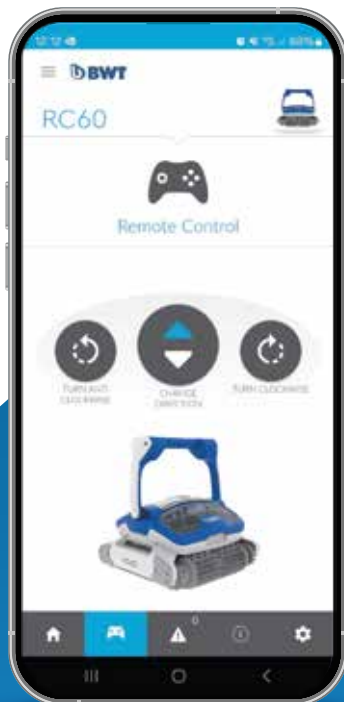

Powerful Dual Drive

Designed for the harshest pool environments, the RC series will power over obstacles including floor drains scrubbing and cleaning all surfaces.

Top Access Dual Filters

RC robotic cleaners come with top access Dual 4D Hyper Fine filter baskets that trap the smallest of particles to keep your pool sparkling clean.

**SMART
NAVIGATION**

**ENERGY
EFFICIENT**

**BLUETOOTH
TECHNOLOGY**

**TOP LOAD FINE
MESH FILTER**

**INDUSTRY LEADING
WARRANTY**

Bluetooth Connected

The RC60 contains a bluetooth module to talk to our proprietary BWT Best Water Home App. You can control your RC60 robotic cleaner from your smartphone with a swipe of your finger. You can easily direct the cleaner to pick up a specific piece of debris that may have been blown into the pool by the wind. Download our FREE app from the Apple Store or Google Play Store.

RC60

RC50

RC60

| | | |
|-----------------------|-------------------------|-------------------------|
| Pool Types | Inground | Inground |
| Pool Size | Up to 50 ft. | Up to 50 ft. |
| Anti-Tangle Swivel | Yes | Yes |
| Weight | 19.8 lbs. | 19.8 lbs. |
| Filter Access | Top | Top |
| Filter Type | Dual 4D Hyper Fine | Dual 4D Hyper Fine |
| Drive System | Dual Drive | Dual Drive |
| Cleaning Type | Floor, Walls, Waterline | Floor, Walls, Waterline |
| Cleaning Cycle | 1.5, 2 hours | 1.5, 2, 2.5 hours |
| Smart Navigation | Yes | Yes |
| Beach Entry Detection | Yes | Yes |
| Bluetooth Connect | No | Yes |
| Delay Mode | No | Yes |
| Weekly Scheduler | No | Yes |
| Filter Full Indicator | No | Yes |
| LED Lighting | Yes | Yes |
| Premium Caddy | Included | Included |
| Warranty | | |