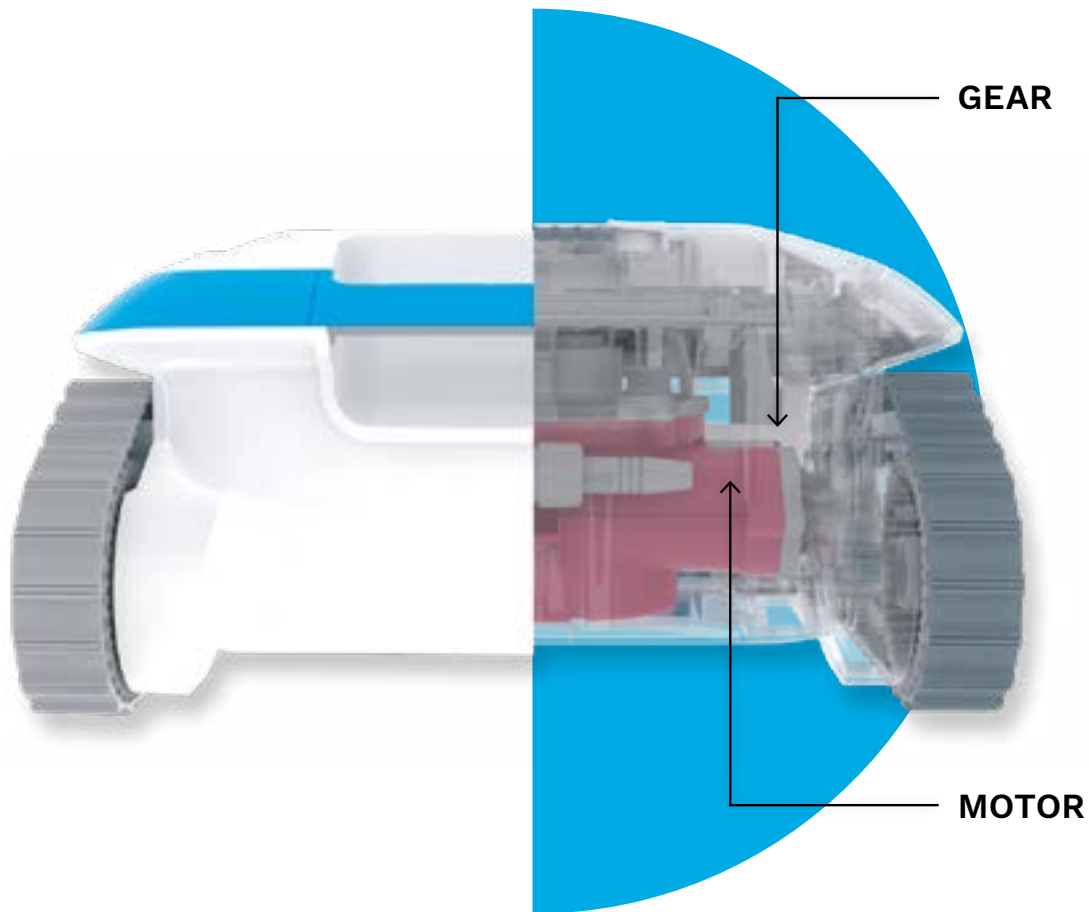

LAVENDER

FLAMINGO

RED CHERRY

APRICOT

A WHOLE LOT OF TECHNOLOGY PACKED INTO LESS THAN 13 LBS.

PLANETARY GEAR TECHNOLOGY

Cosmy robots are equipped with two stage planetary gear technology, a drive system that offers greater efficiency and better precision; combined with two drive motors and a powerful pump, Cosmy is one of the most reliable robotic cleaners on the market.

This system is the ideal solution for fast, optimized travel, unmatched cleaning and unrivalled reliability.

ENERGY EFFICIENT

With their rapid and logical travel mode and powerful suction, Cosmy robotic cleaners work fast. Cleaning cycles are short, consume less energy, and yield a flawless result.