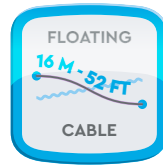

Very affordable

Cosmy places high tech within any budget. It's clever! It's Cosmy!

Powered by BWT

Cosmy the Bot 150 is made by Aquatron, a company that belongs to the international BWT group, the recognized reference in the world of pools and safe, crystal clear water.

BWT, 40 years of experience in the service of water and crystal clear swimming pools.