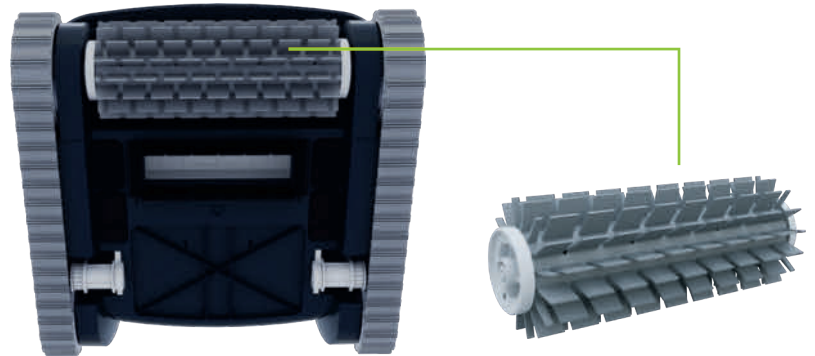

# BWT ESSENTIAL Line

IN-DEPTH CLEANING MADE EASY

Made for Pools, Built for You!!

 **BWT**  
BEST WATER TECHNOLOGY

# Experience effortless pool maintenance with the **BWT ES600, ES700 & ES800.**

Single PVC active brush ensures indepth cleaning of all types of surfaces types, while its efficient clean cycle means less time cleaning and more time enjoying your pool!

## Patented Anti-Entanglement System: Smart Cable Control

Equipped with BWT's patented **Smart Cable Control (SCC)** technology, the ES Series of robots optimizes the trajectory in real time thanks to integrated sensors and our **Gen Core 7** navigation system.

## Lightweight and easy to handle

Weighing in at 12 lbs, the ES600, ES700 & ES800 can be transported and set up effortlessly. A rapid water evacuation system makes removing the robot from your pool a breeze.