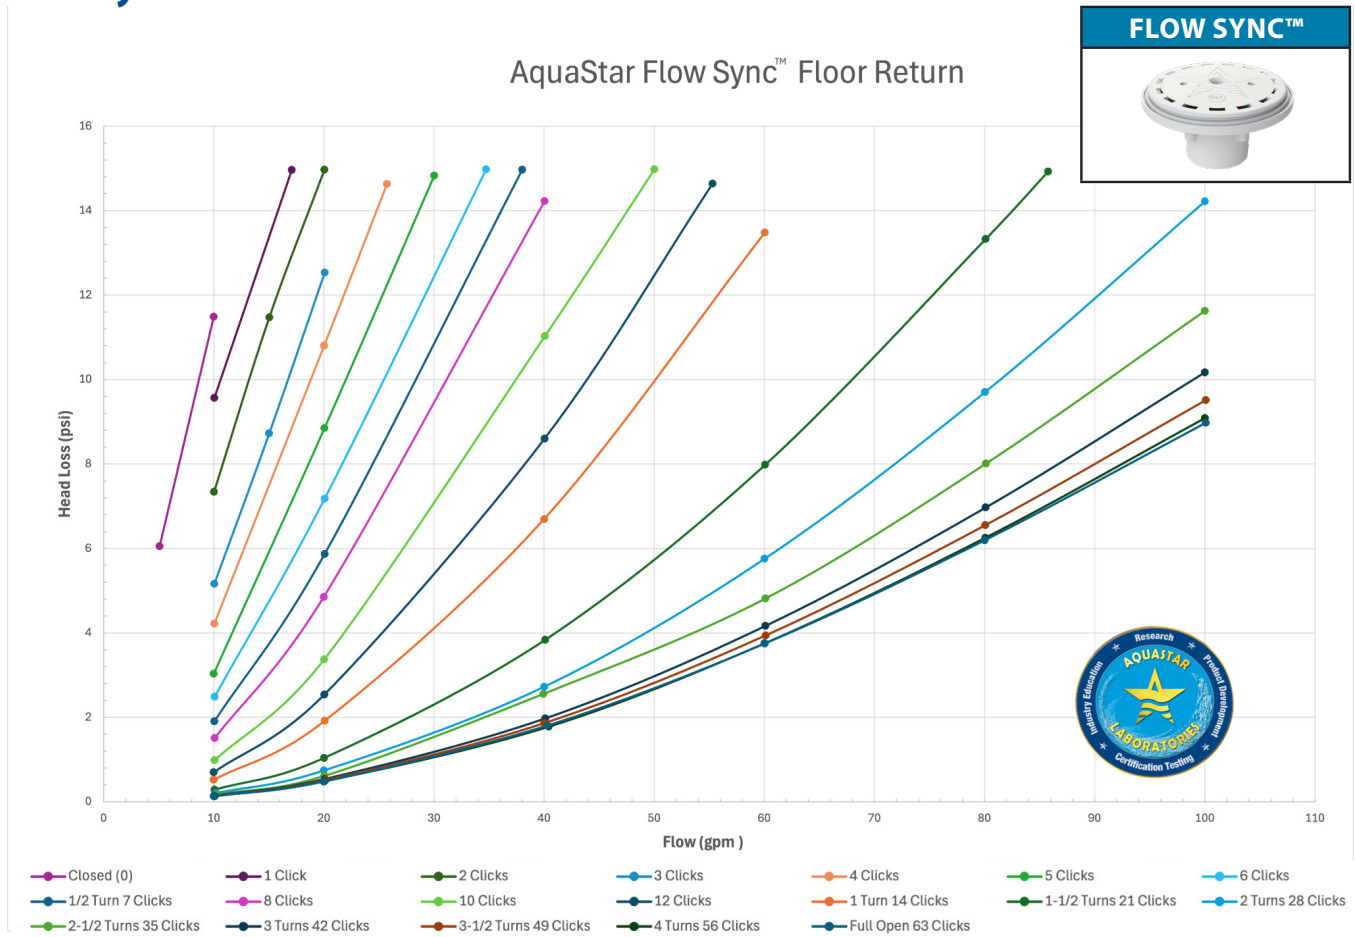

FITTING SPECIFICATIONS

Flow Sync Head Loss Data

AquaStar Specific Eyeball GPM, Velocity and Head Loss Ratings

	ENxxx (1")		ENBxxx (p ")		ENCxxx (1/2")		ENDxxx (Down-Jet)	
EYEBALL IMAGE								
GPM	Velocity (fps)	Head Loss (ft)	Velocity (fps)	Head Loss (ft)	Velocity (fps)	Head Loss (ft)	Velocity (fps)	Head Loss (ft)
5	2.2	0.1	3.6	0.5	8.2	2.4	10.1	2.1
10	4.4	0.5	7.3	1.8	16.3	8.7	20.2	8.1
15	6.6	1.1	10.9	3.7	24.5	18.6	30.3	20.7
20	8.8	1.9	14.5	6.2	32.4	32.0		
25	11.0	3.0	18.2	9.4				
30	13.2	4.4	21.8	13.1				
35	15.4	6.1	25.4	17.3				
40	17.6	8.0						
45	19.7	10.2						
50	21.9	12.7						