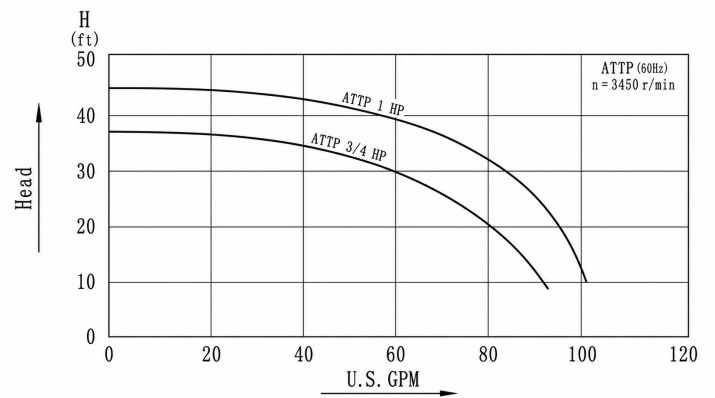

Durable Pool-Ready Construction

Non-corrosive, chemical-resistant, and UV-resistant materials are built for demanding pool environments.

Specifications

MODEL NUMBERS	HP	TOTAL HP	INLET/OUTLET SIZE	PUMP SPEED	VOLTAGE	WEIGHTED ENERGY FACTOR (WEF)
ATPP010075	3/4 HP	0.7505	2"	SINGLE	230V/115V	3.2126
ATPP010100	1 HP	0.0946	2"	SINGLE	230V/115V	2.9586