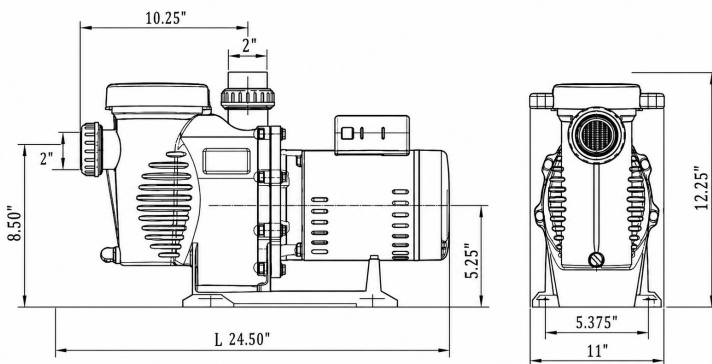

Durable Pool-Ready Construction

Non-corrosive, chemical-resistant, and UV-resistant materials are built for demanding pool environments.

Specifications

MODEL NUMBERS	HP	TOTAL HP	INLET/OUTLET SIZE	PUMP SPEED	VOLTAGE	WEIGHTED ENERGY FACTOR (WEF)
ATPP010075	3/4 HP	0.7505	2"	SINGLE	230V/115V	3.2126
ATPP010100	1 HP	0.0946	2"	SINGLE	230V/115V	2.9586